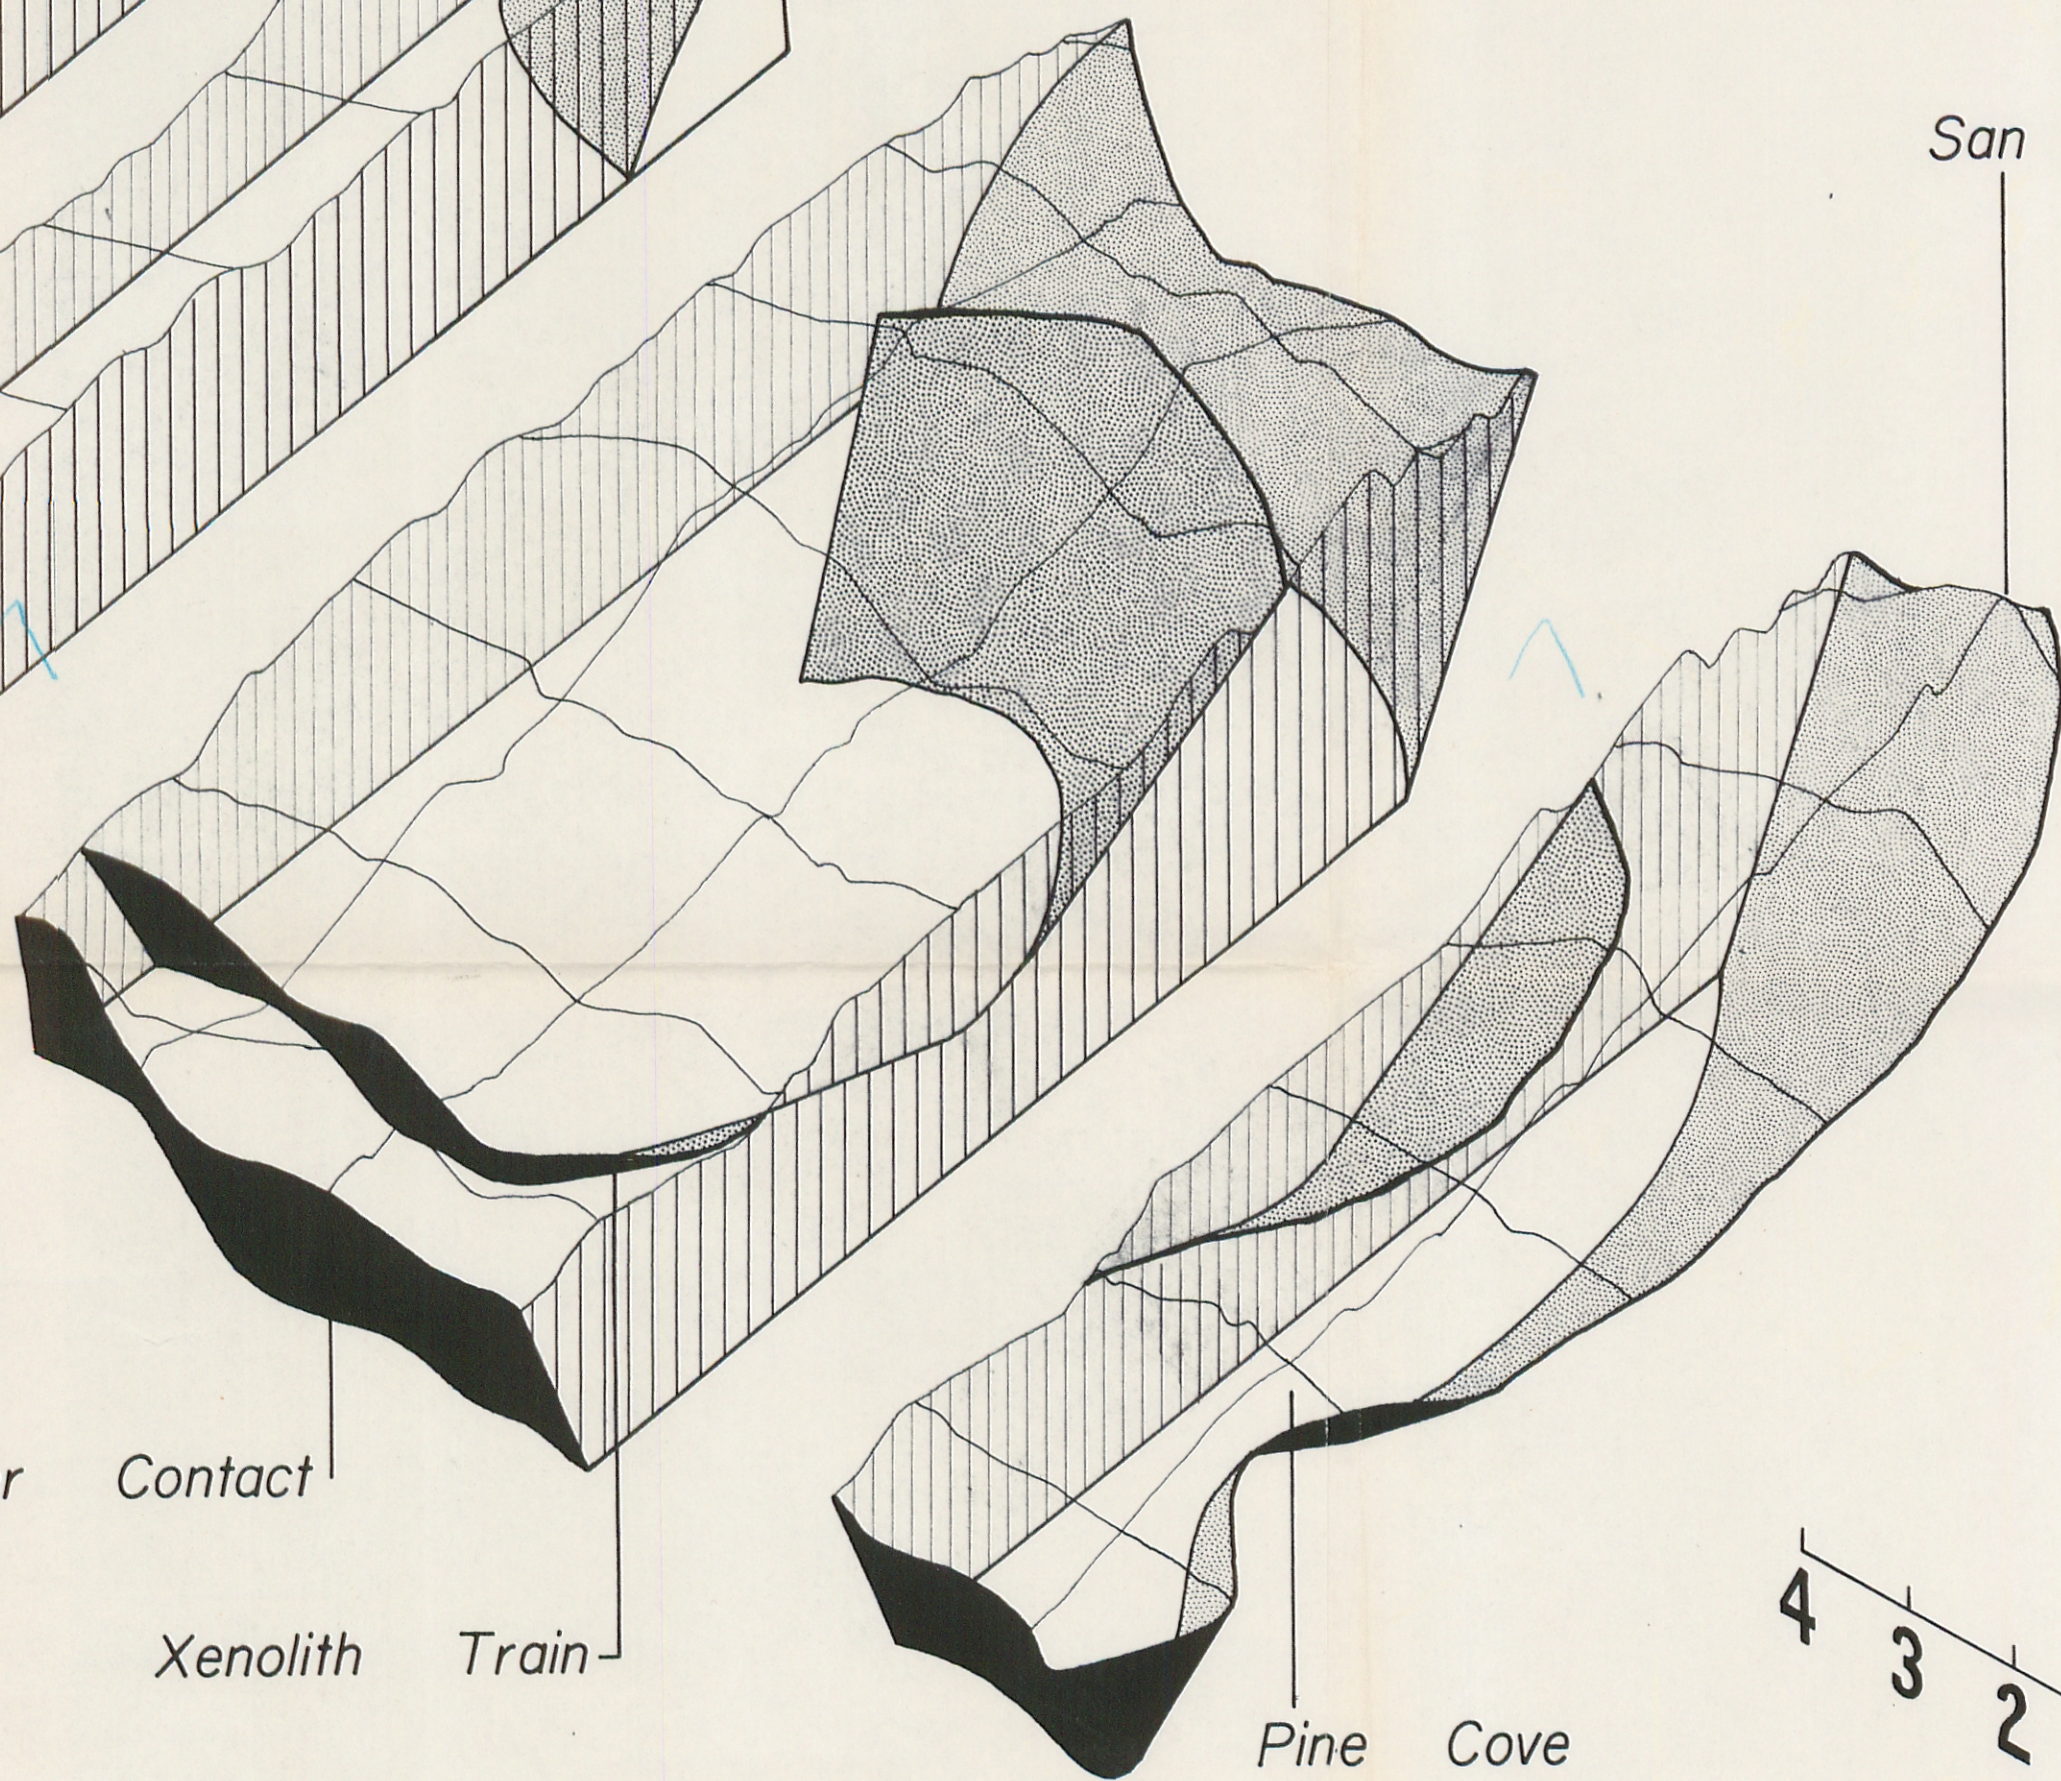

Banning

Mount Edna Lawrence Fault Poppet Flat

Cabazon Peak

Edge of Bedrock

Sea Level

San Jacinto Peak

Outer Contact

Xenolith Train

Pine Cove

KILOMETERS

R. HILL 10/83

PLATE 3  
EXPLODED BLOCK DIAGRAM  
OF SAN JACINTO  
MAJOR TONALITE UNIT III