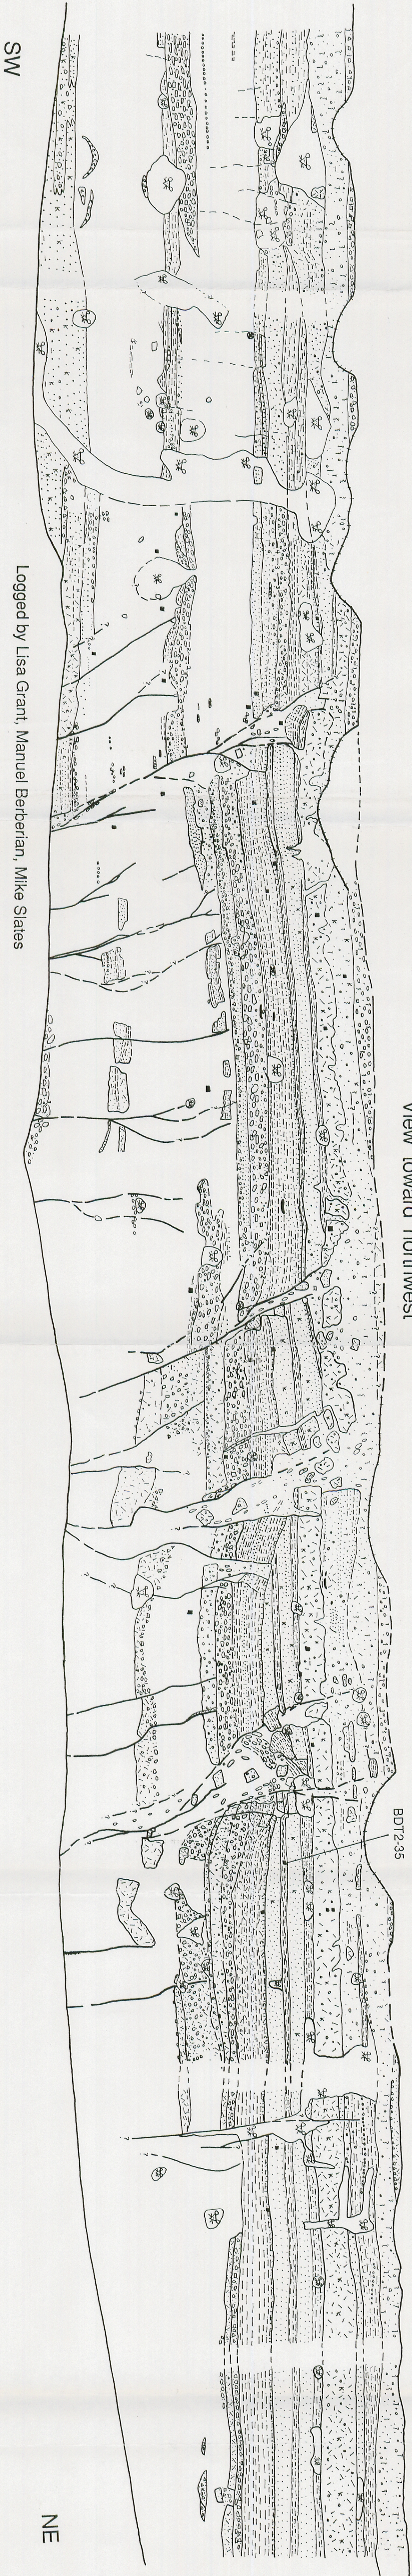

PLATE III

Bidart Fan Trench 2  
Southeast Wall  
View toward northwest

Logged by Lisa Grant, Manuel Berberian, Mike Stiles

1 meter grid divisions

1 meter grid divisions

For legend, see appendix

Bidart Fan Trench 2  
Northwest Wall  
View toward northwest

Logged by Lisa Grant, Manuel Berberian and Mike Stiles