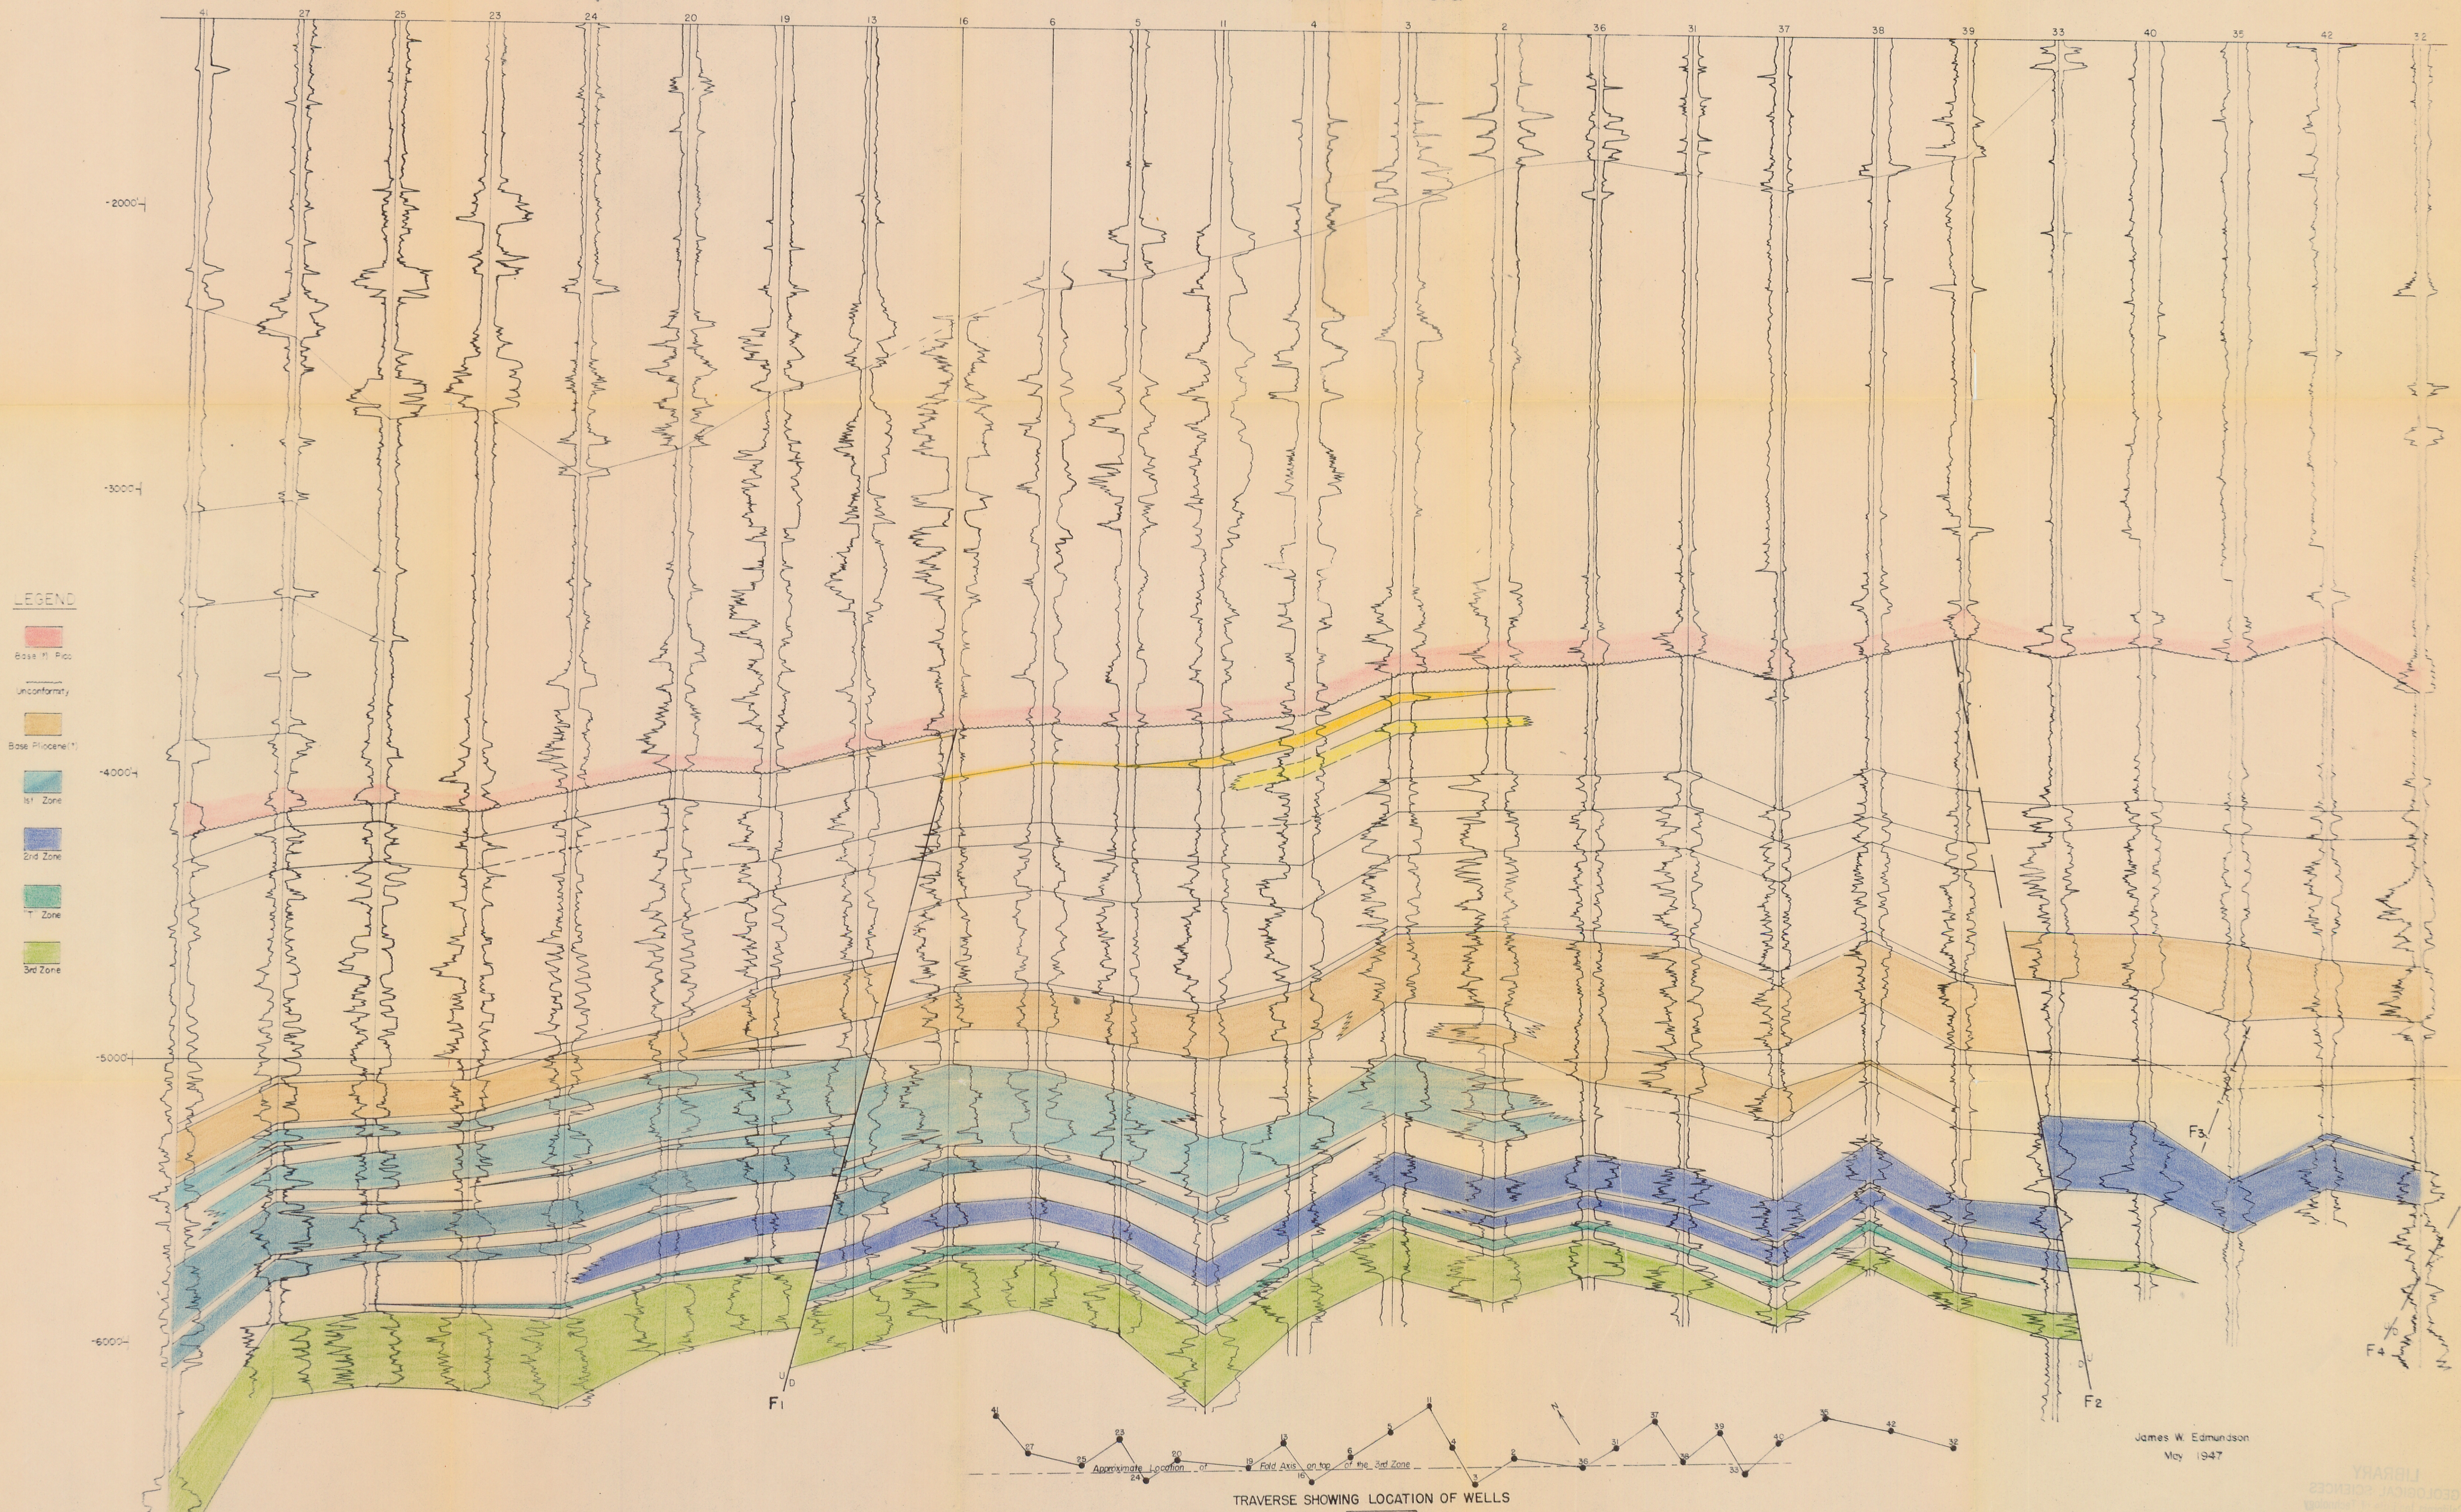

# STRATIGRAPHIC CORRELATION CHART

## Newhall-Potrero Oil Field

Edmundson - JW - 1947

PLATE V

**LEGEND**

- Base Mi. Pico
- Unconformity
- Base Pliocene
- 1st Zone
- 2nd Zone
- T Zone
- 3rd Zone

James W. Edmundson  
May 1947

Edmundson, JW, 1947