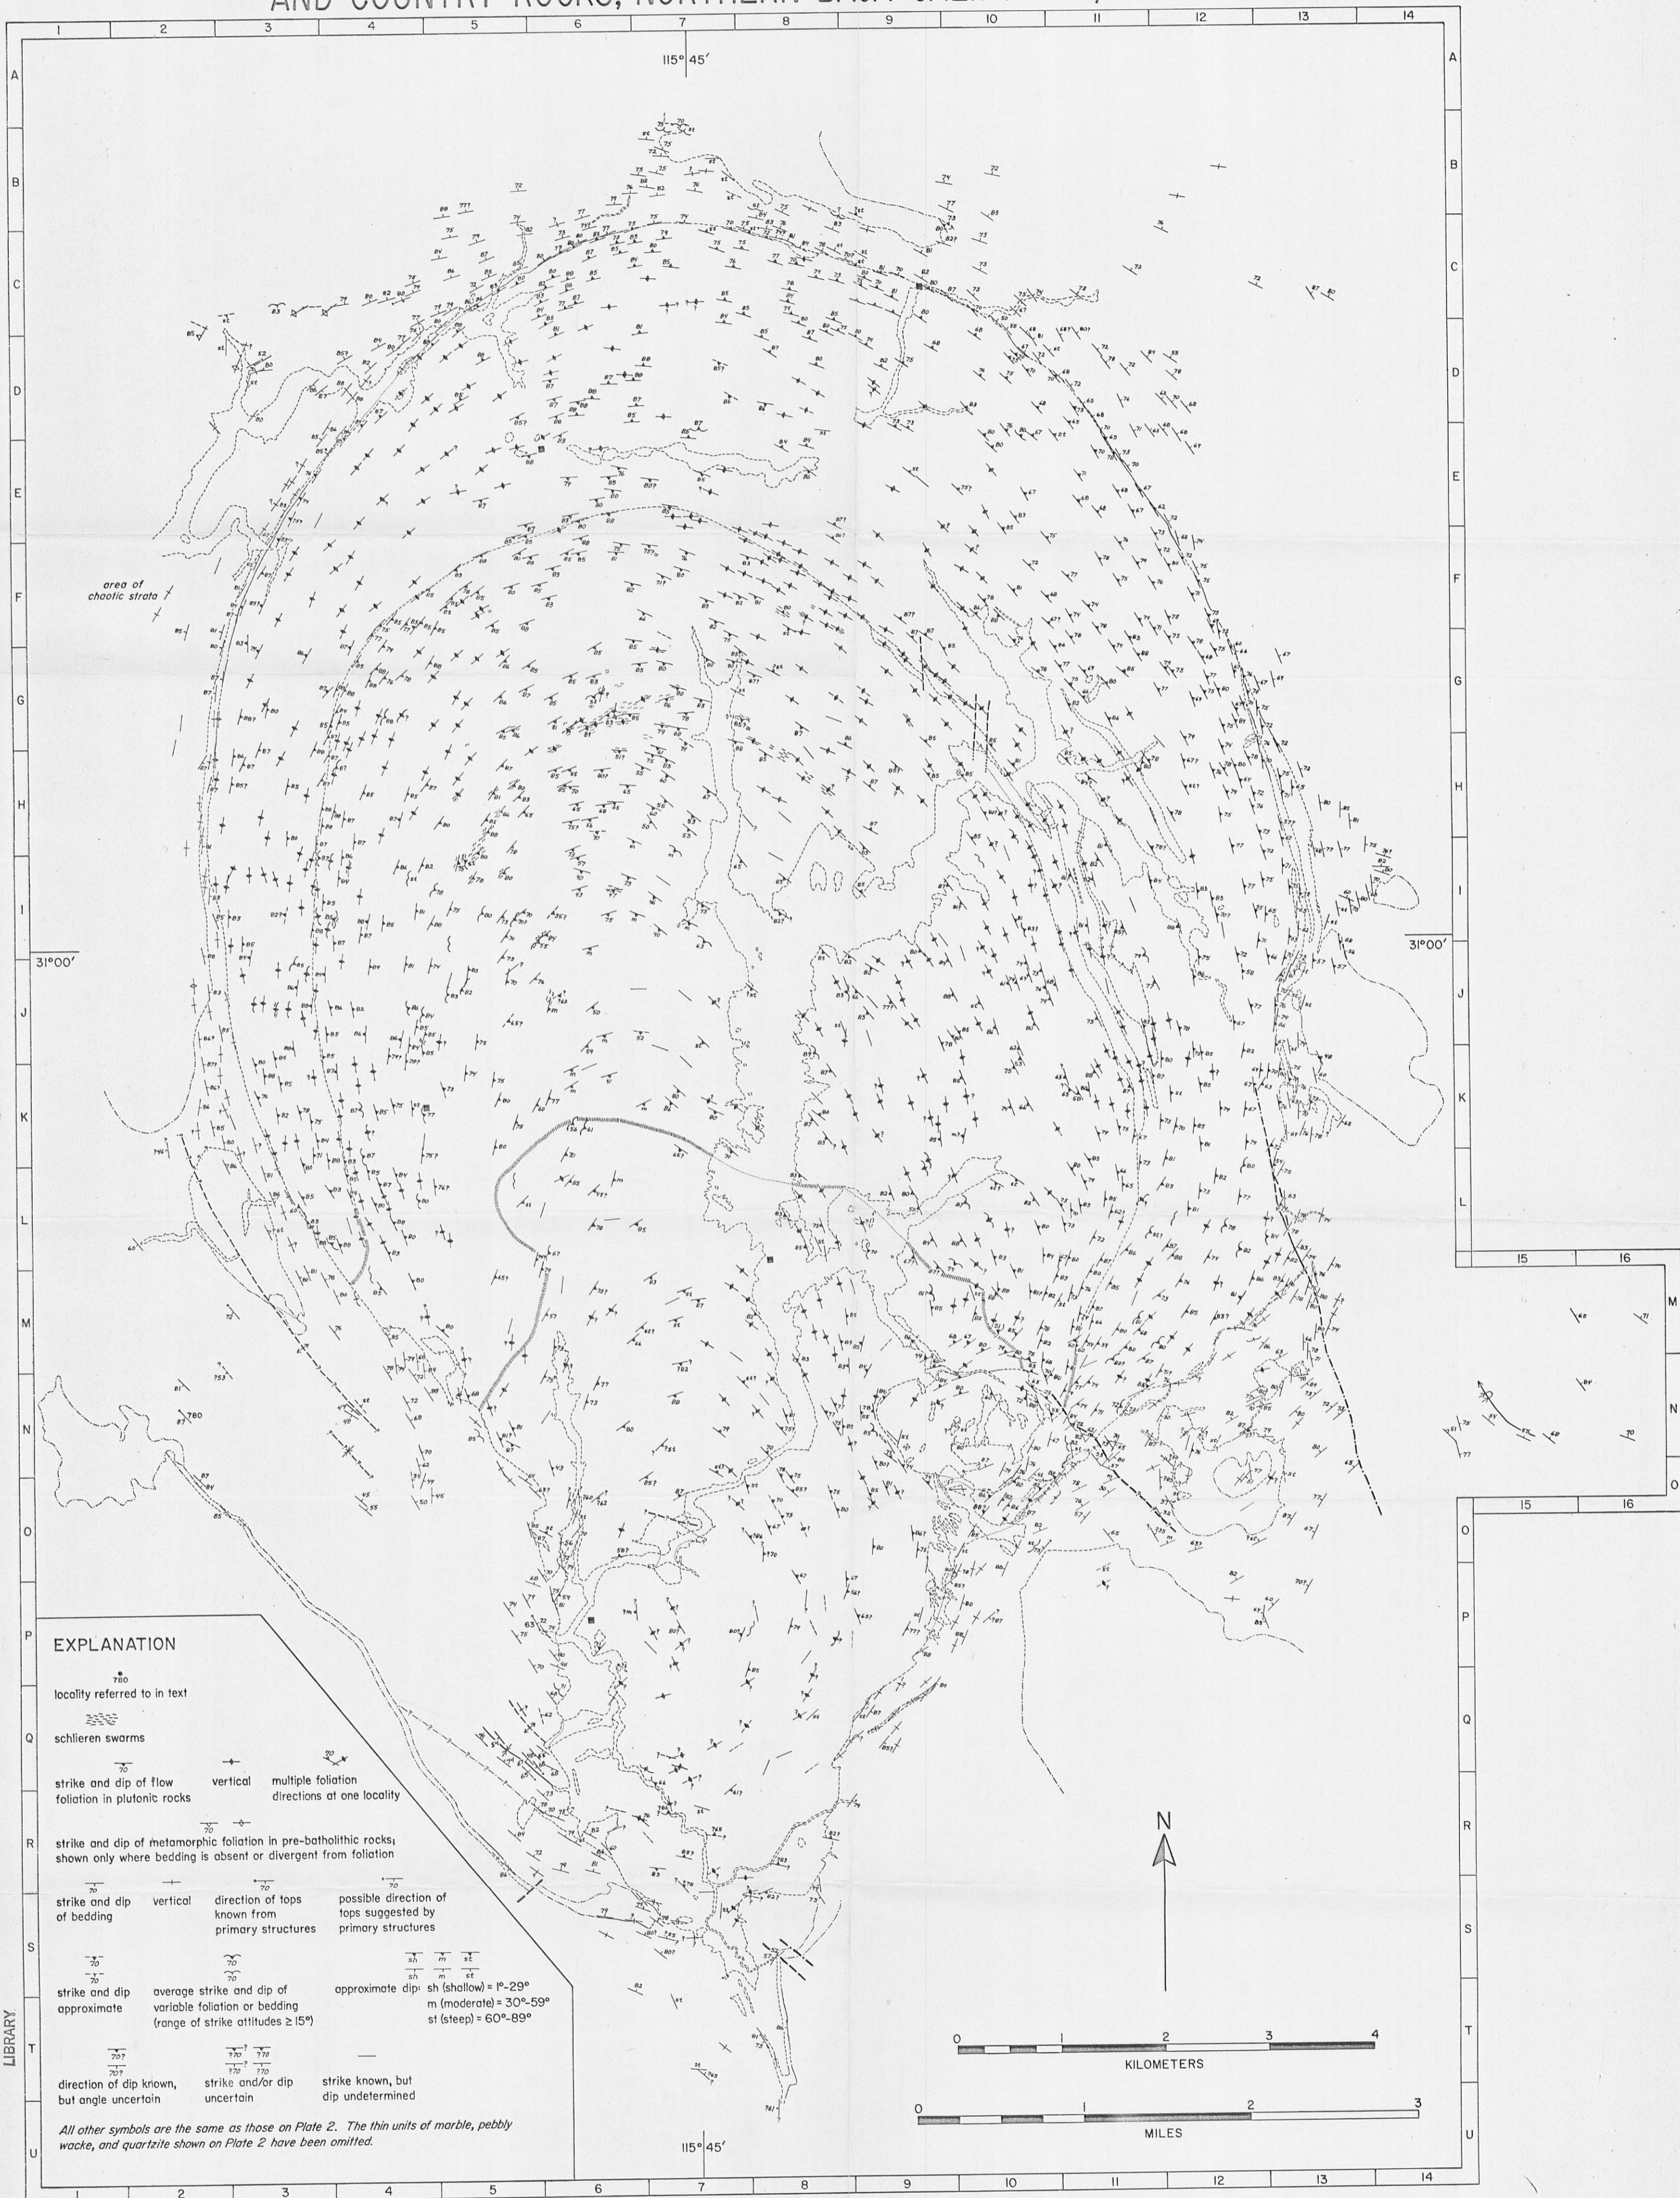

# FOLIATION PATTERNS IN THE SAN JOSÉ PLUTON AND COUNTRY ROCKS, NORTHERN BAJA CALIFORNIA, MEXICO

2661 basmy