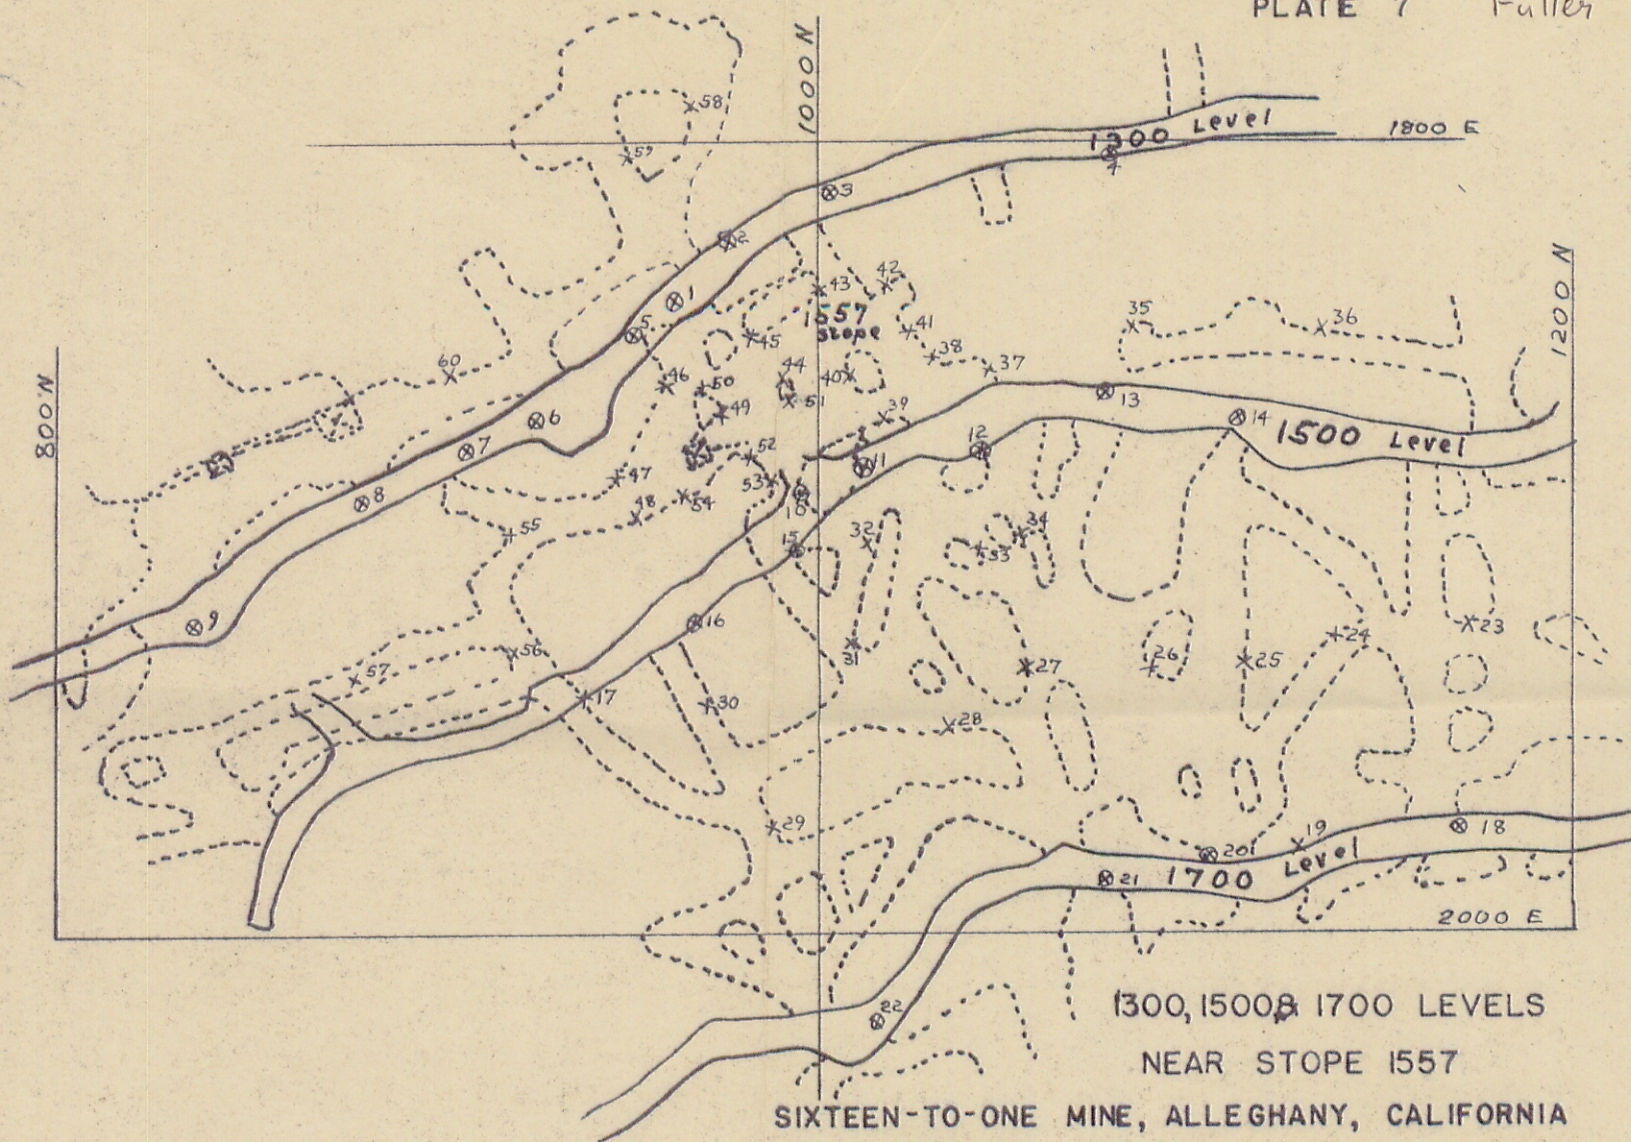

Fuller - wp - 1942 M3

Fuller

PLATE 7

Fuller

1300, 1500, 1700 LEVELS
NEAR SLOPE 1557
SIXTEEN-TO-ONE MINE, ALLEGHANY, CALIFORNIA

SHOWING LOCATION OF SUITE P

⊗ LOCATION OF CHANNEL AND CHIP SAMPLES

x LOCATION OF CHIP SAMPLES

ONE INCH = FIFTY FEET

MAY 1942

W. P. FULLER, JR.