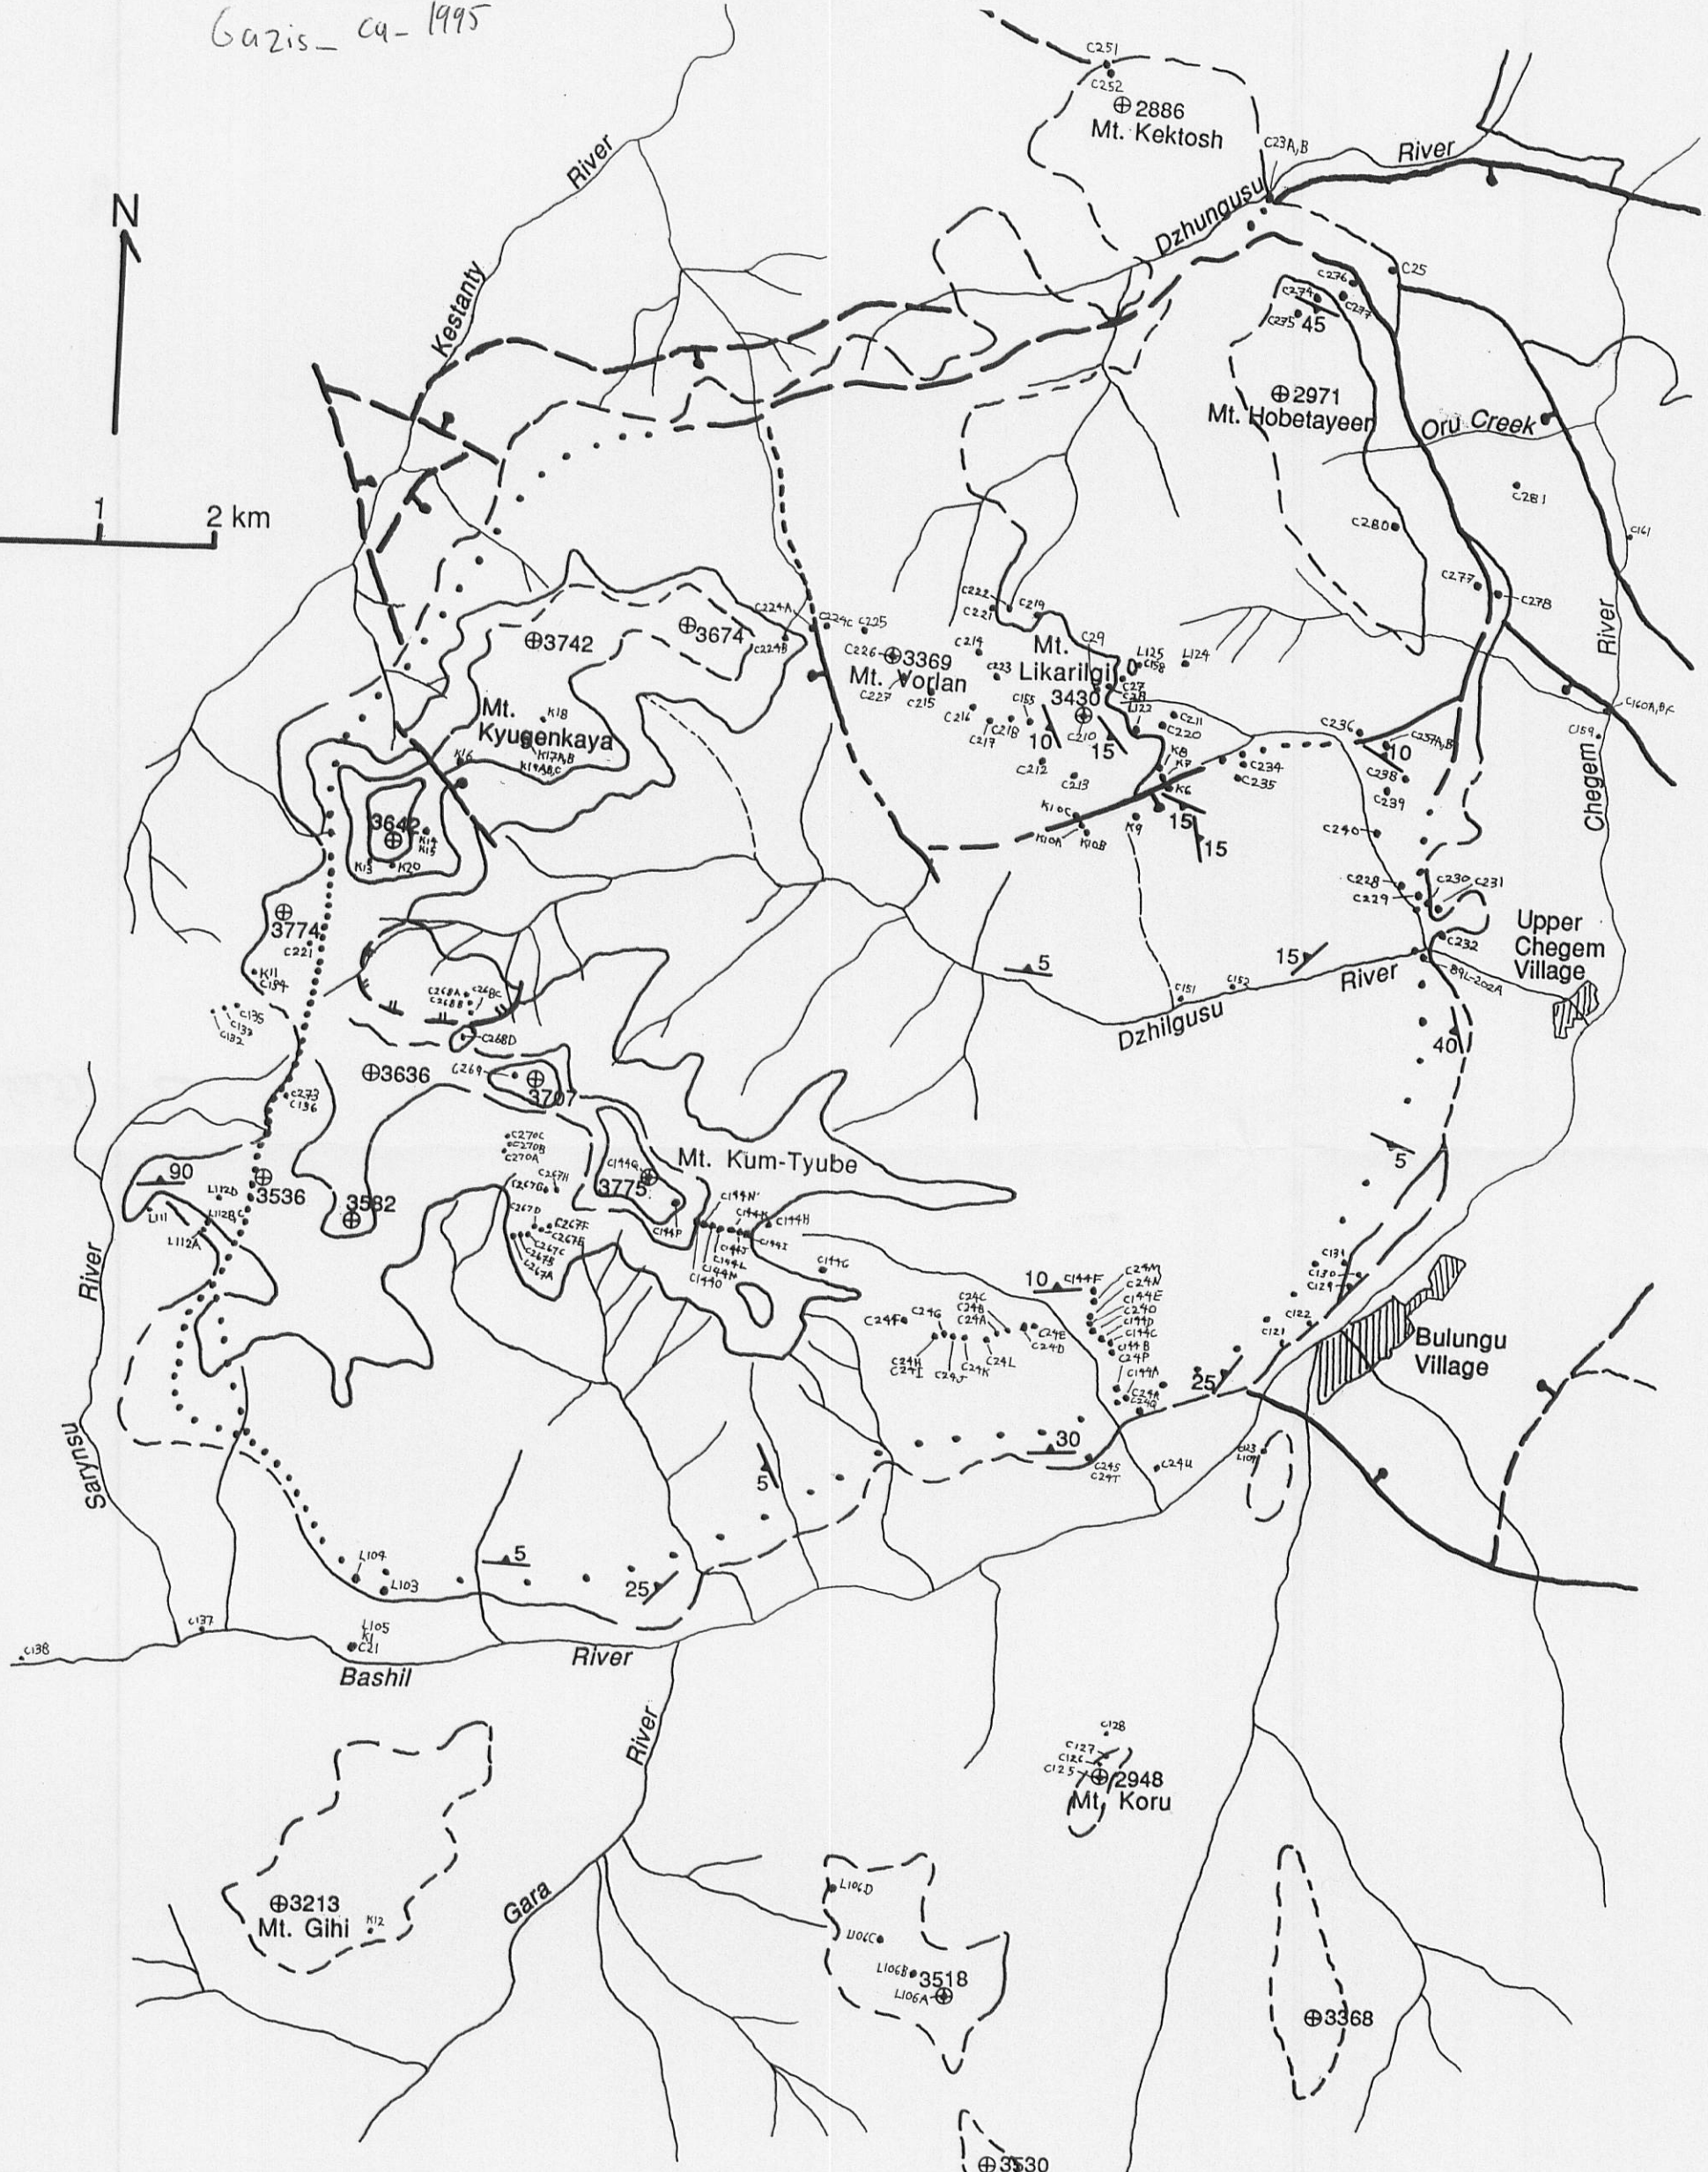

Gazis - ca-1995

0 1 2 km

Plate 2 -- Sample locations in the vicinity of the Chegem caldera
Sample abbreviations: C1# = CG-C-#; C2# = CG-C2-#;
K# = KH91-#; L# = 90L-#