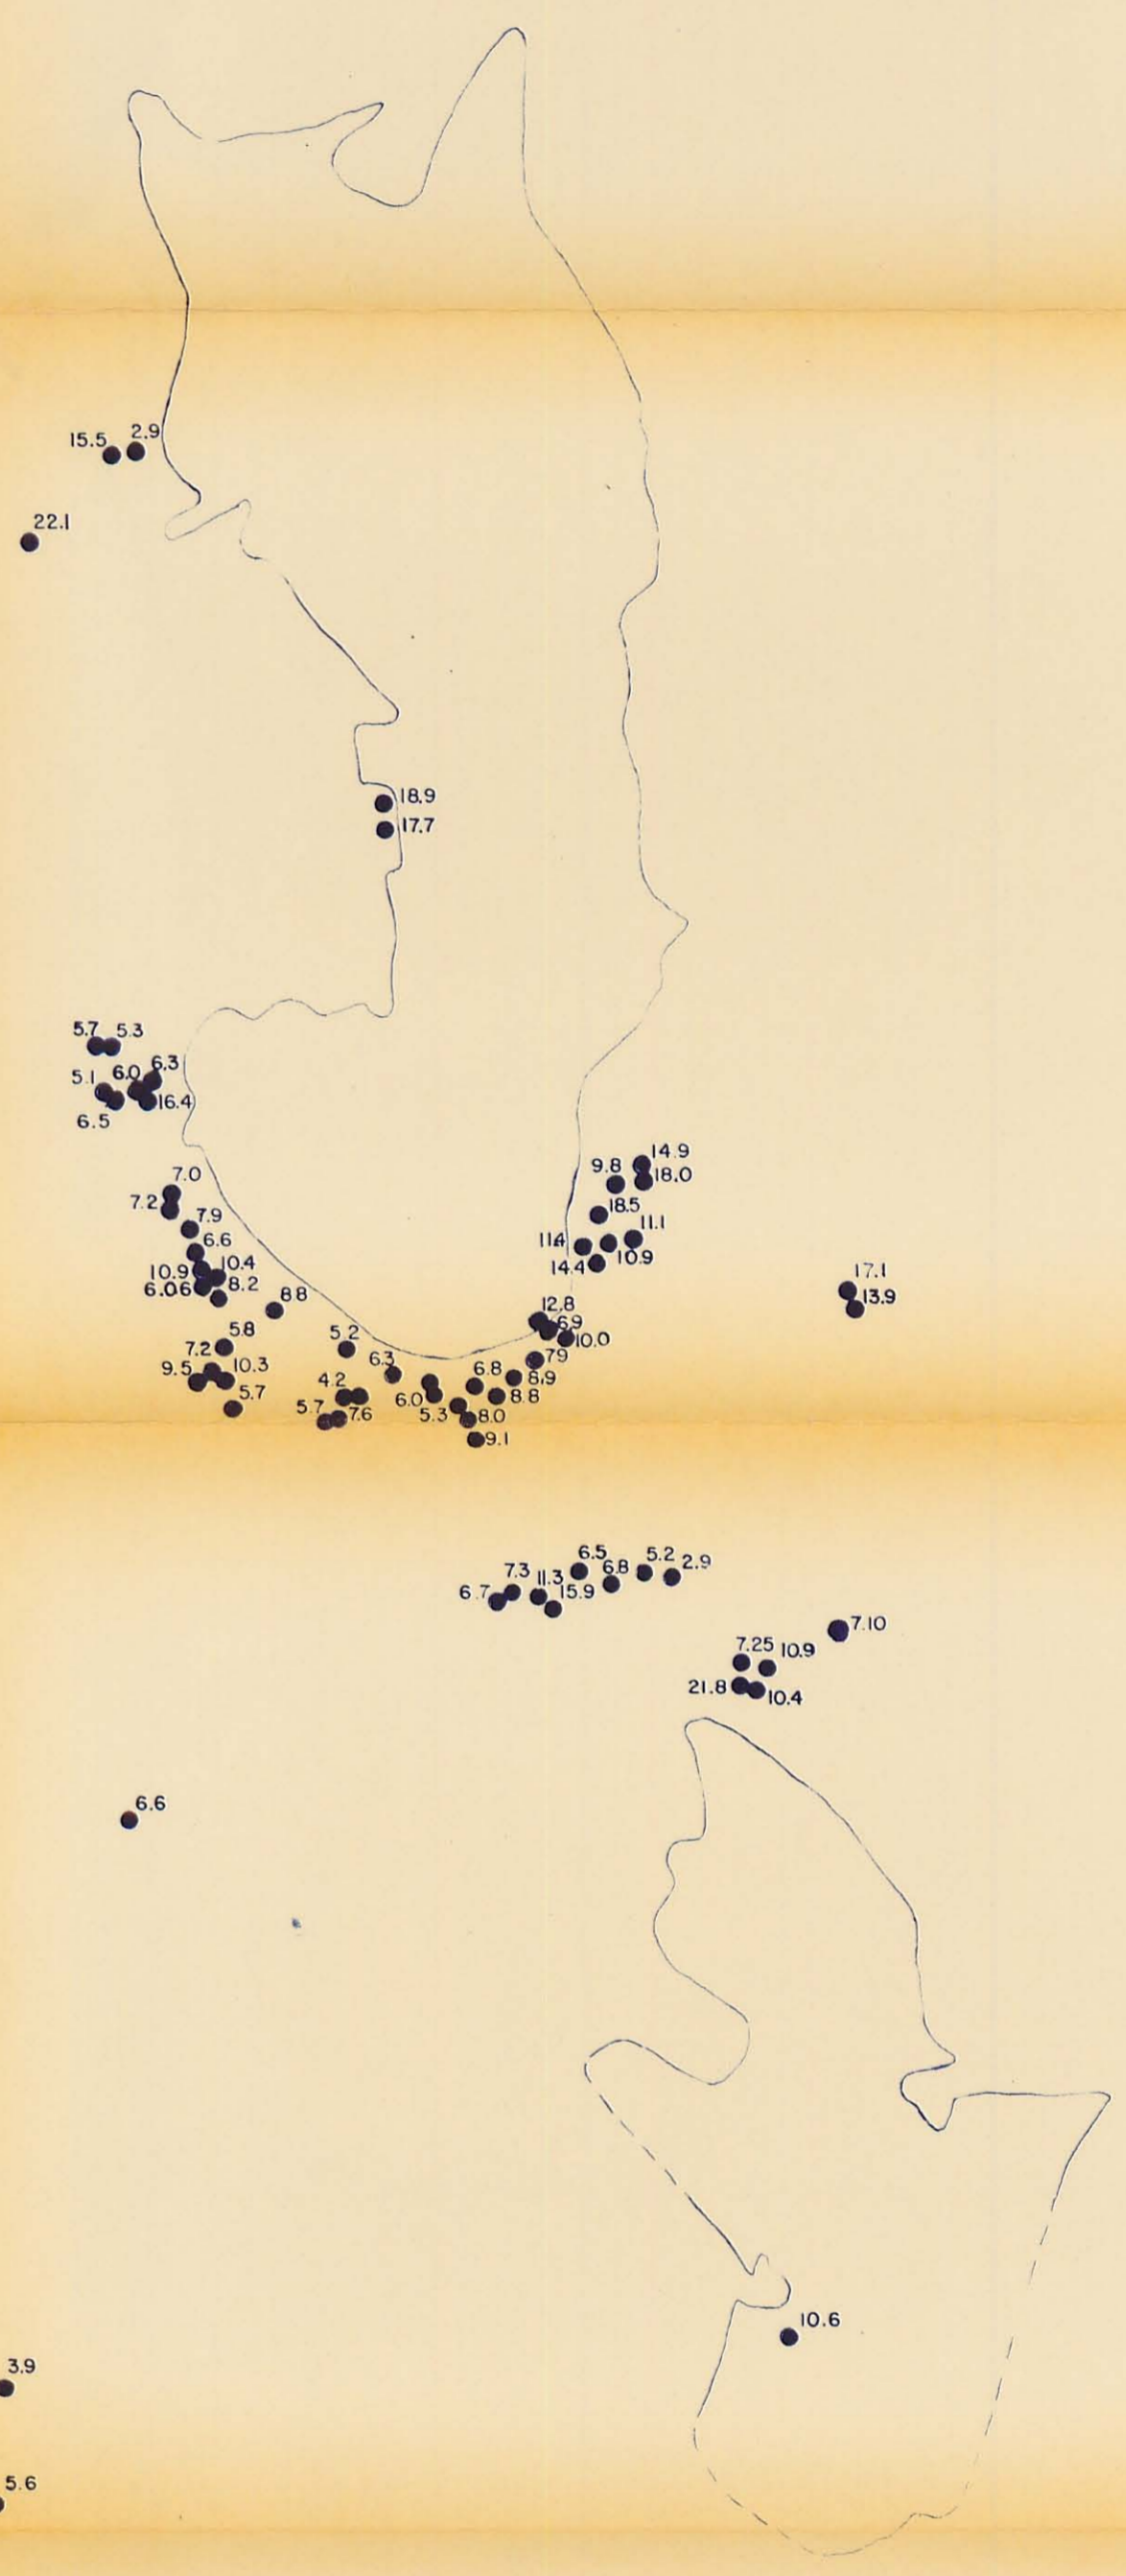

NOTE: Iron content as %FeS

**EXPLANATION**

- Sample location
- Indicates percent FeS in Sphalerite
- Outline of stock

0 2000 4000 6000 Feet

## CENTRAL MINING DISTRICT

### NEW MEXICO