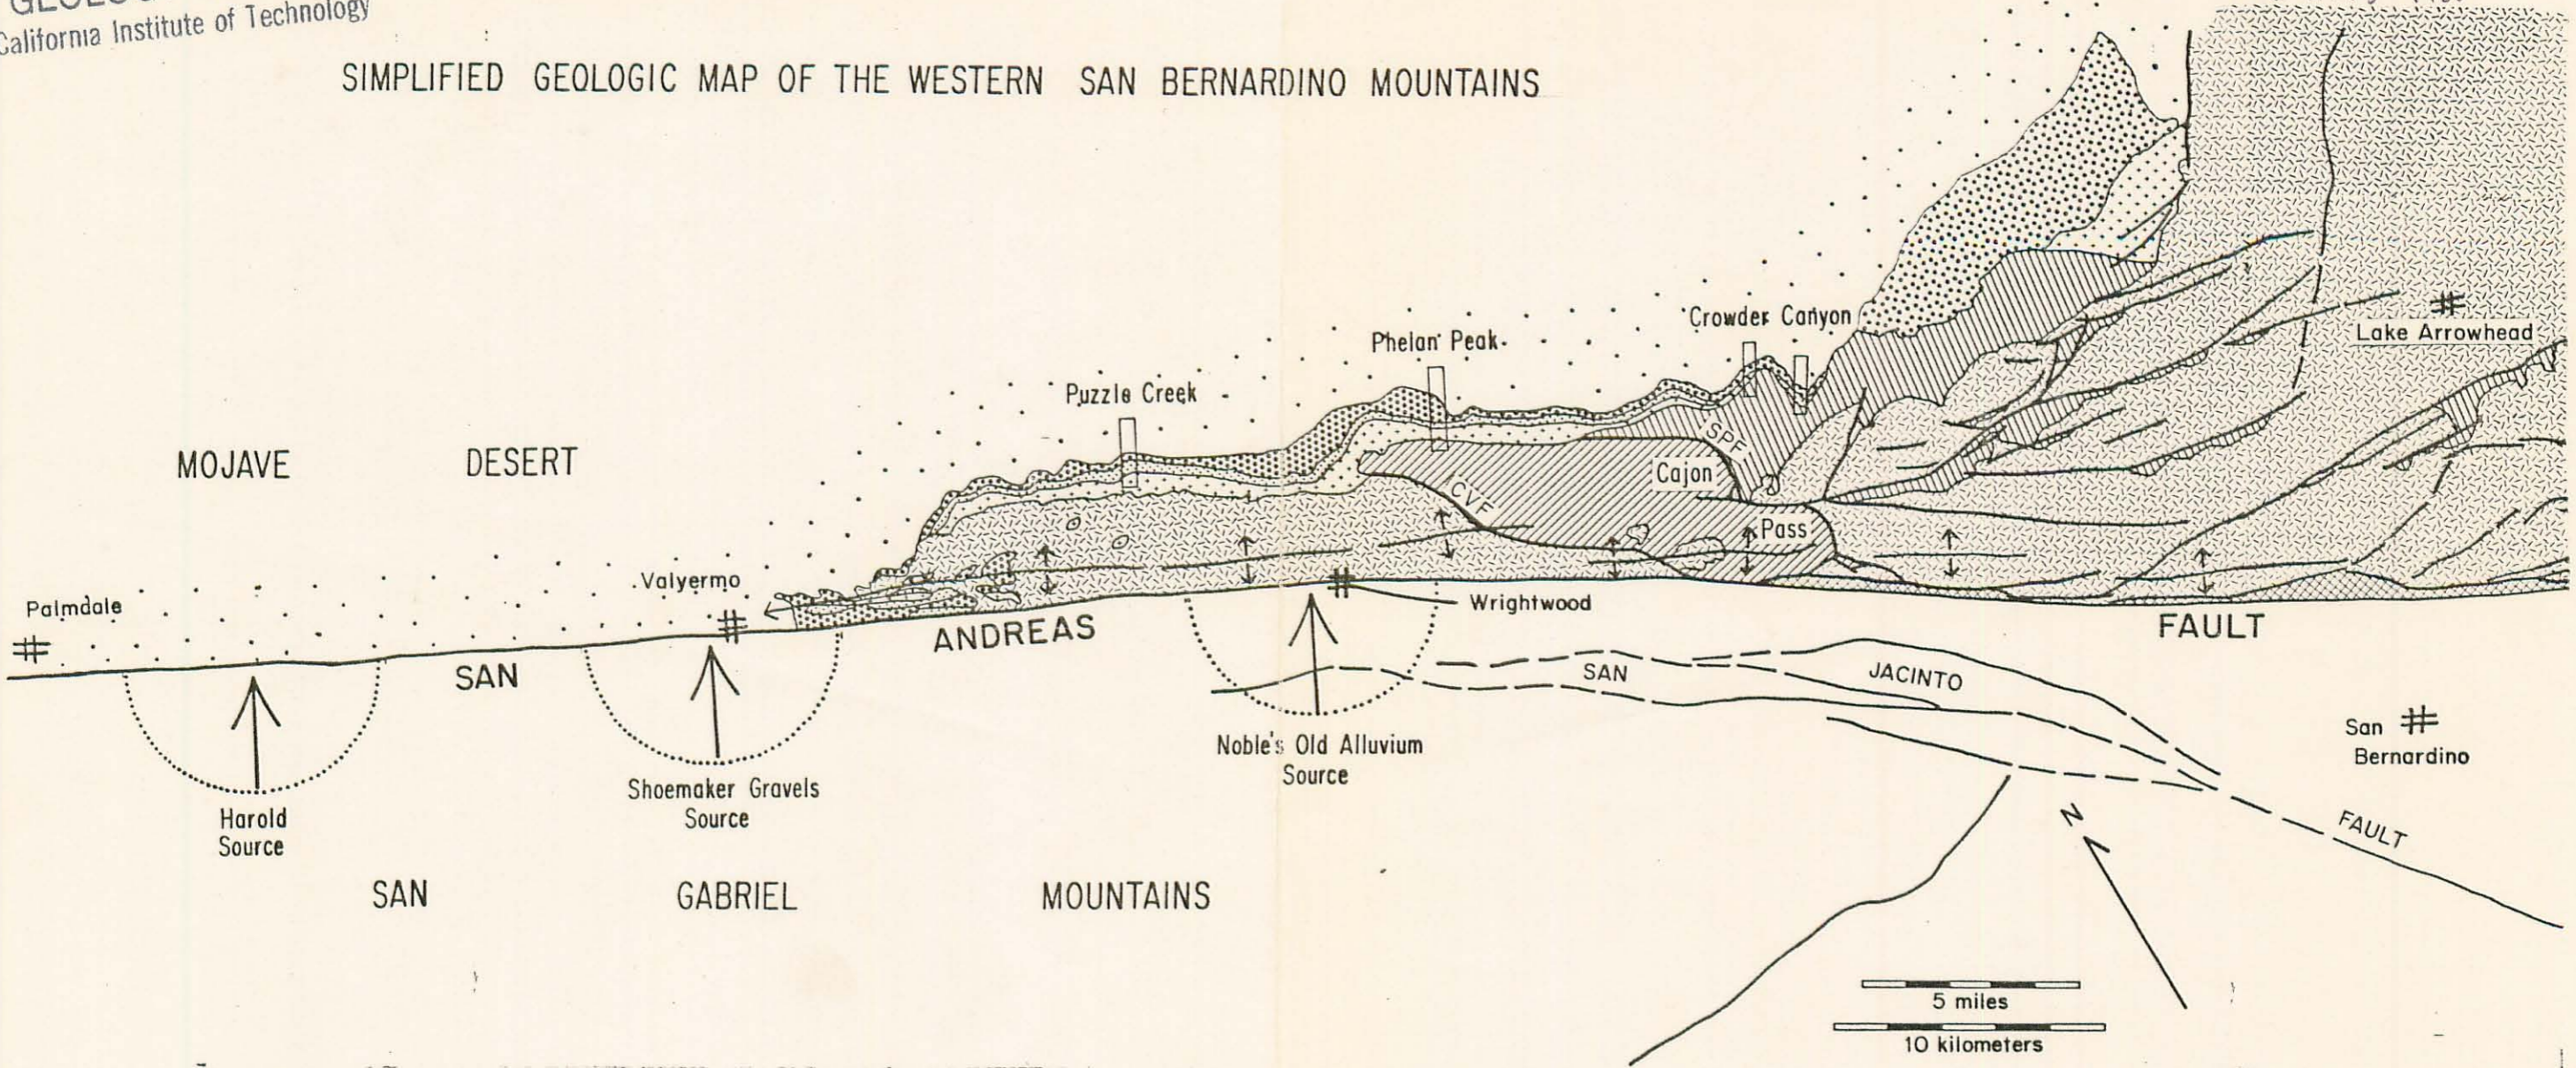

R. Weldon 1986 c.2
weldon-rj-1986

SIMPLIFIED GEOLOGIC MAP OF THE WESTERN SAN BERNARDINO MOUNTAINS

- | | |
|------------------------------------------------------------------------------------------------------------------------|--------------------------------------------------------------------------------------------------------------------------|
|  Noble's Old Alluvium |  Crowder Formation |
|  Shoemaker Gravels |  Punchbowl Formation (Cajon Facies) |
|  Harold Formation |  Unnamed Tertiary |
|  Phelan Formation |  Bedrock |
|  Eastern Harold & Shoemaker Gravels | |

Plate 12