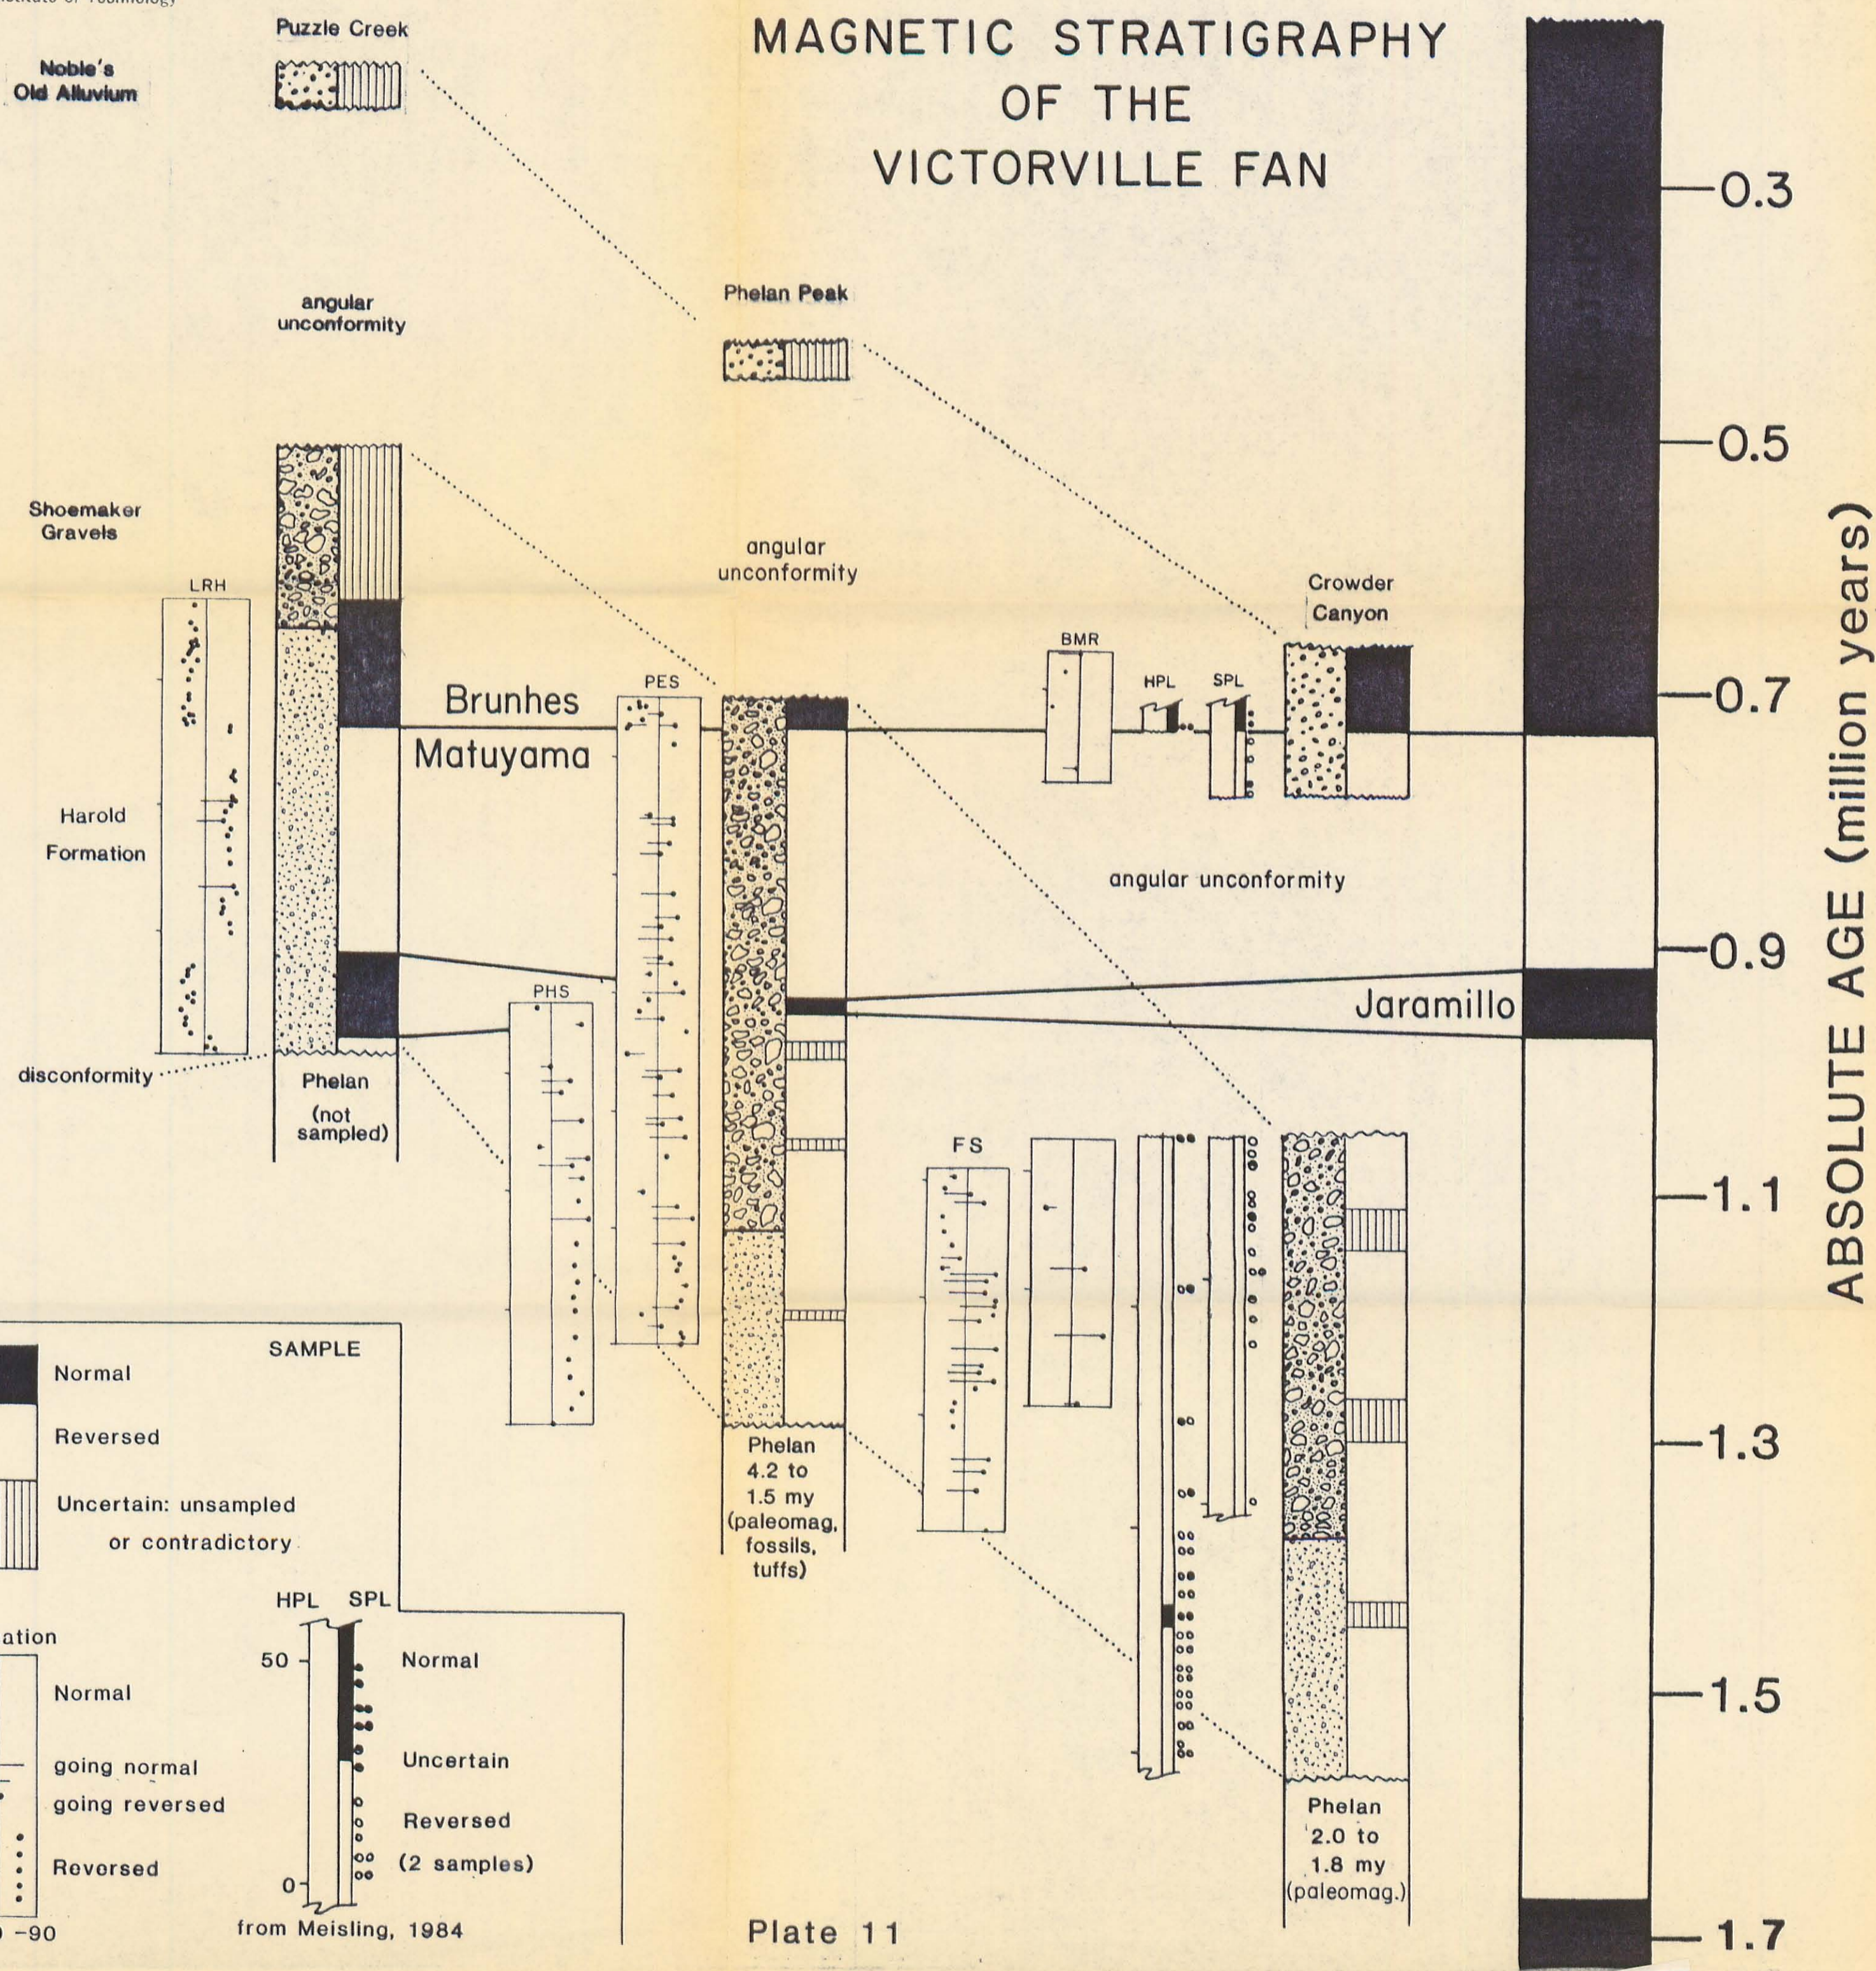

# MAGNETIC STRATIGRAPHY OF THE VICTORVILLE FAN

Plate 11

from Meisling, 1984

ABSOLUTE AGE (million years)