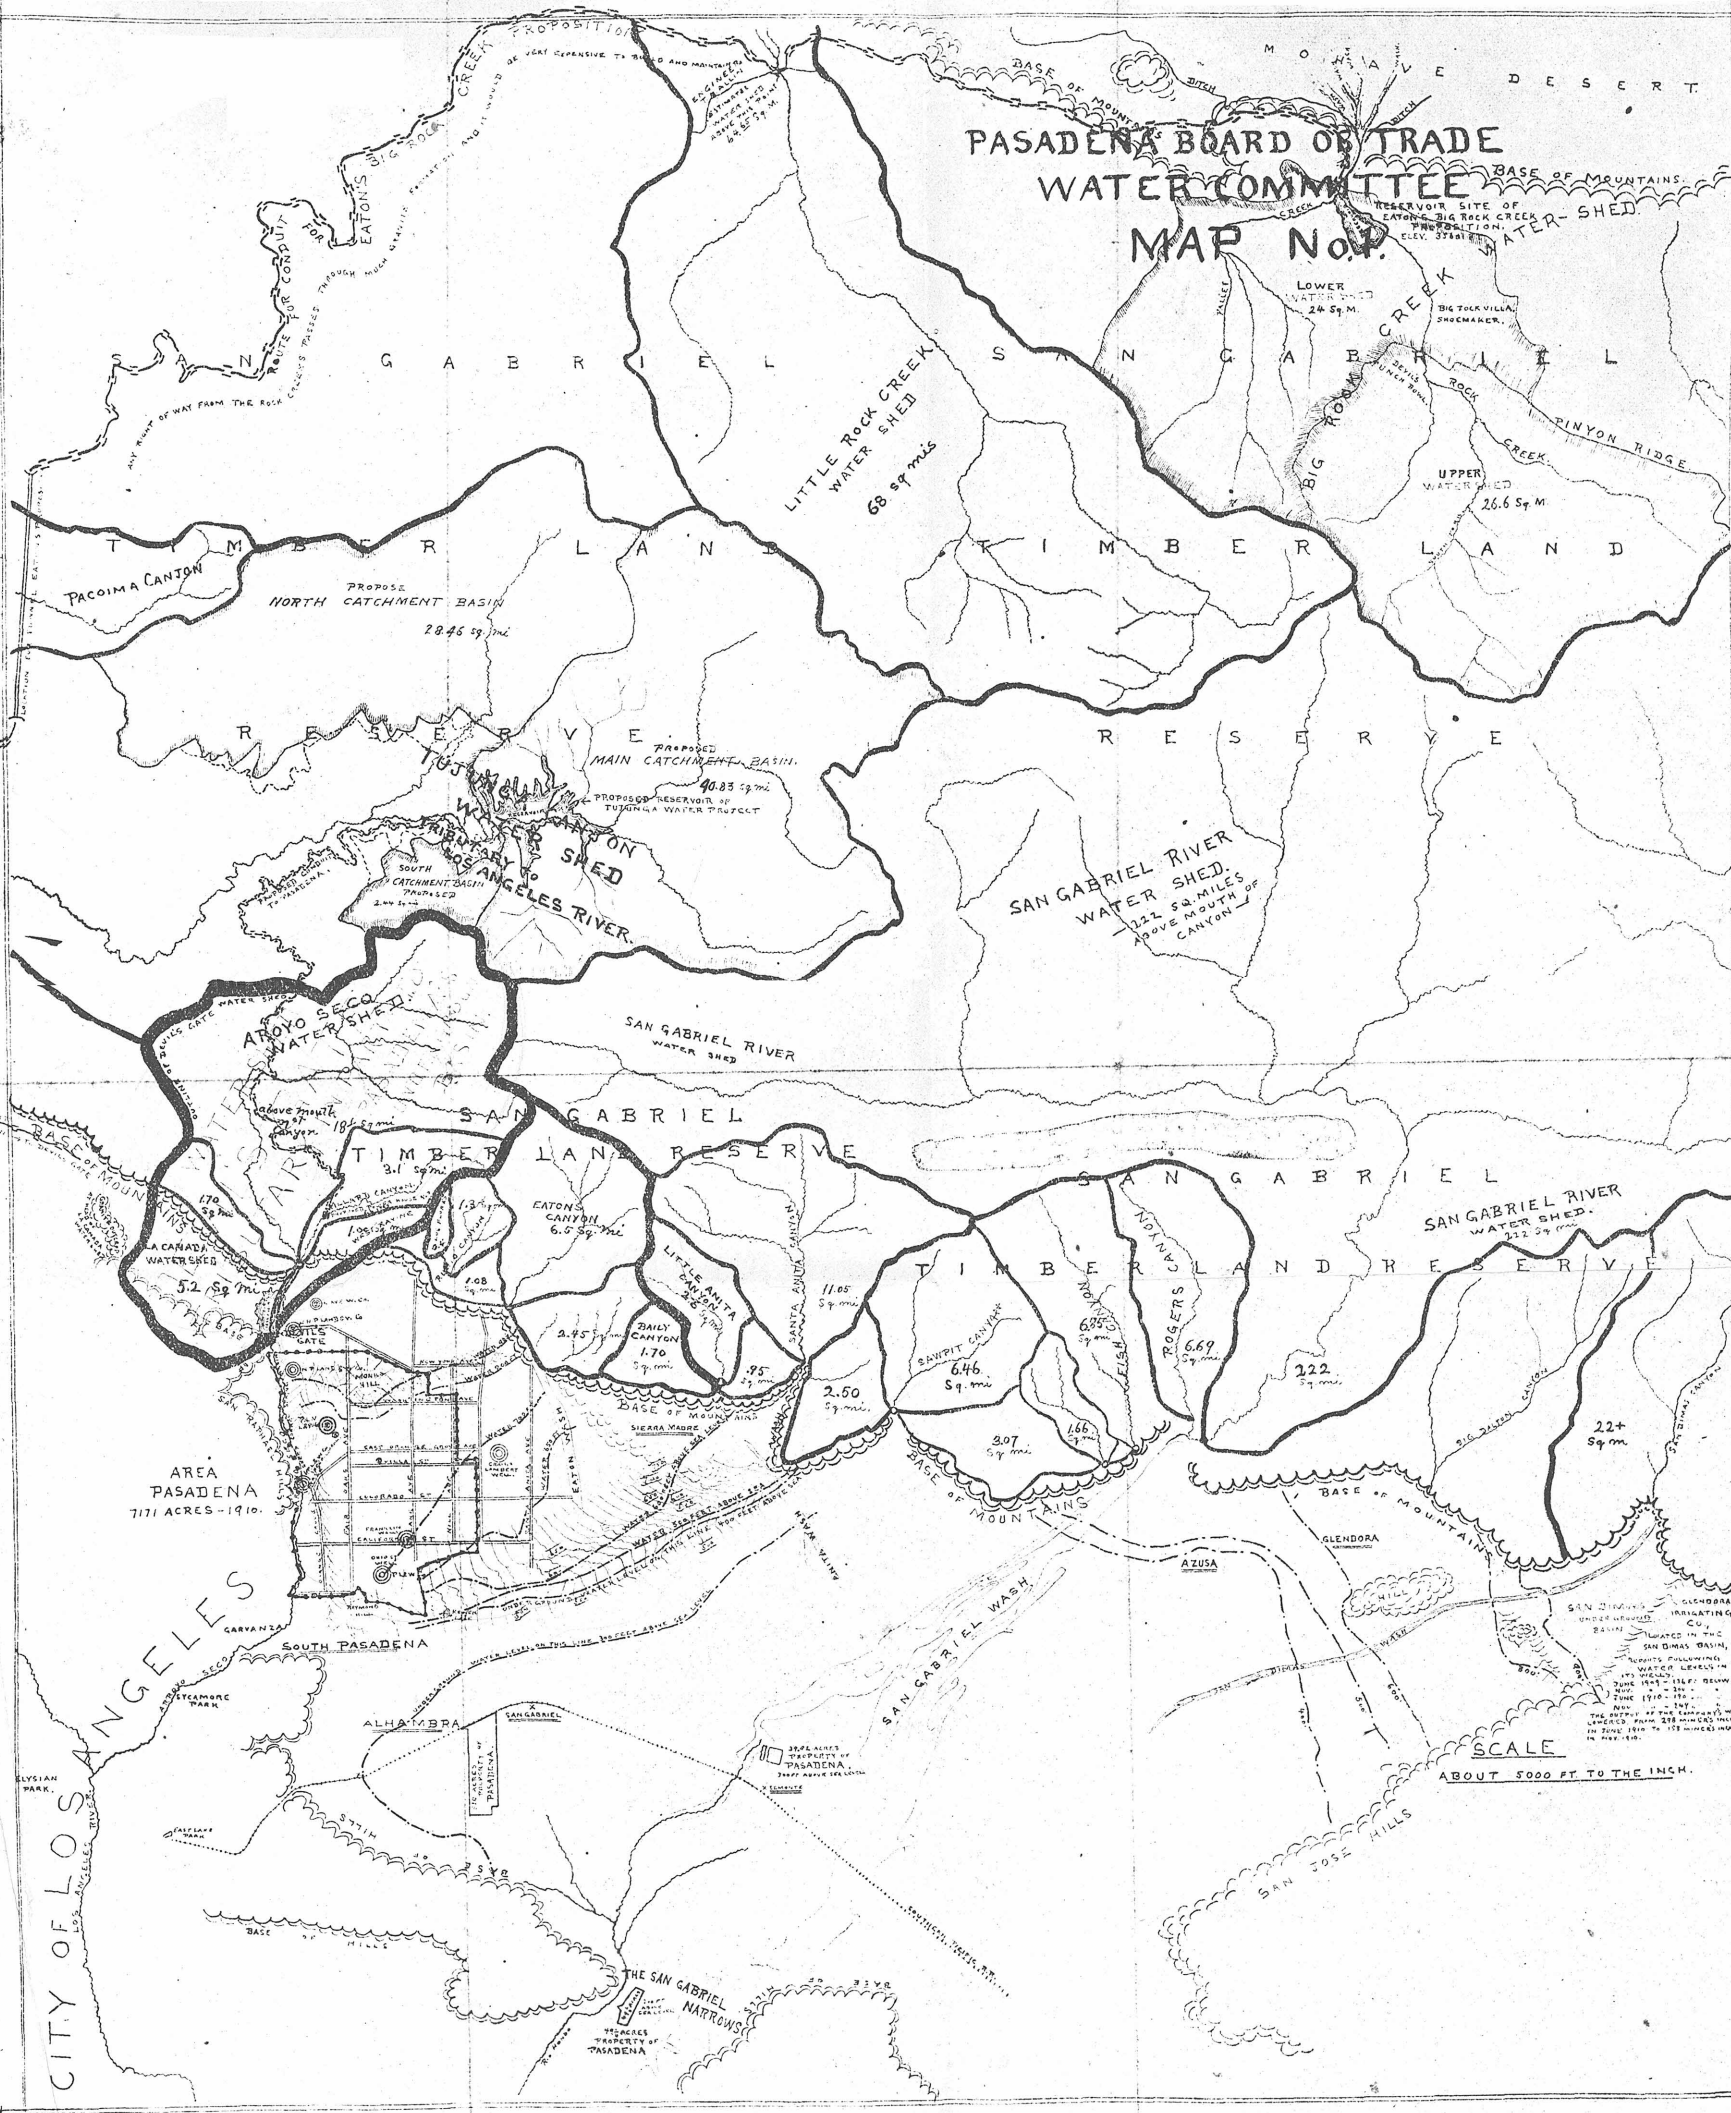

PASADENA BOARD OF TRADE
WATER COMMITTEE
MAP NO. 1

SCALE
ABOUT 5000 FT. TO THE INCH.

SAN DIMAS IRRIGATING CO. LOCATED IN THE SAN DIMAS BASIN, CALIFORNIA. THE PROJECT OF THE COMPANY, WHICH EXTENDS FROM 28 MILES ABOVE PASADENA TO 102 MILES ABOVE PASADENA.

AREA PASADENA
7171 ACRES - 1910.

CITY OF LOS ANGELES

THE SAN GABRIEL NARROWS