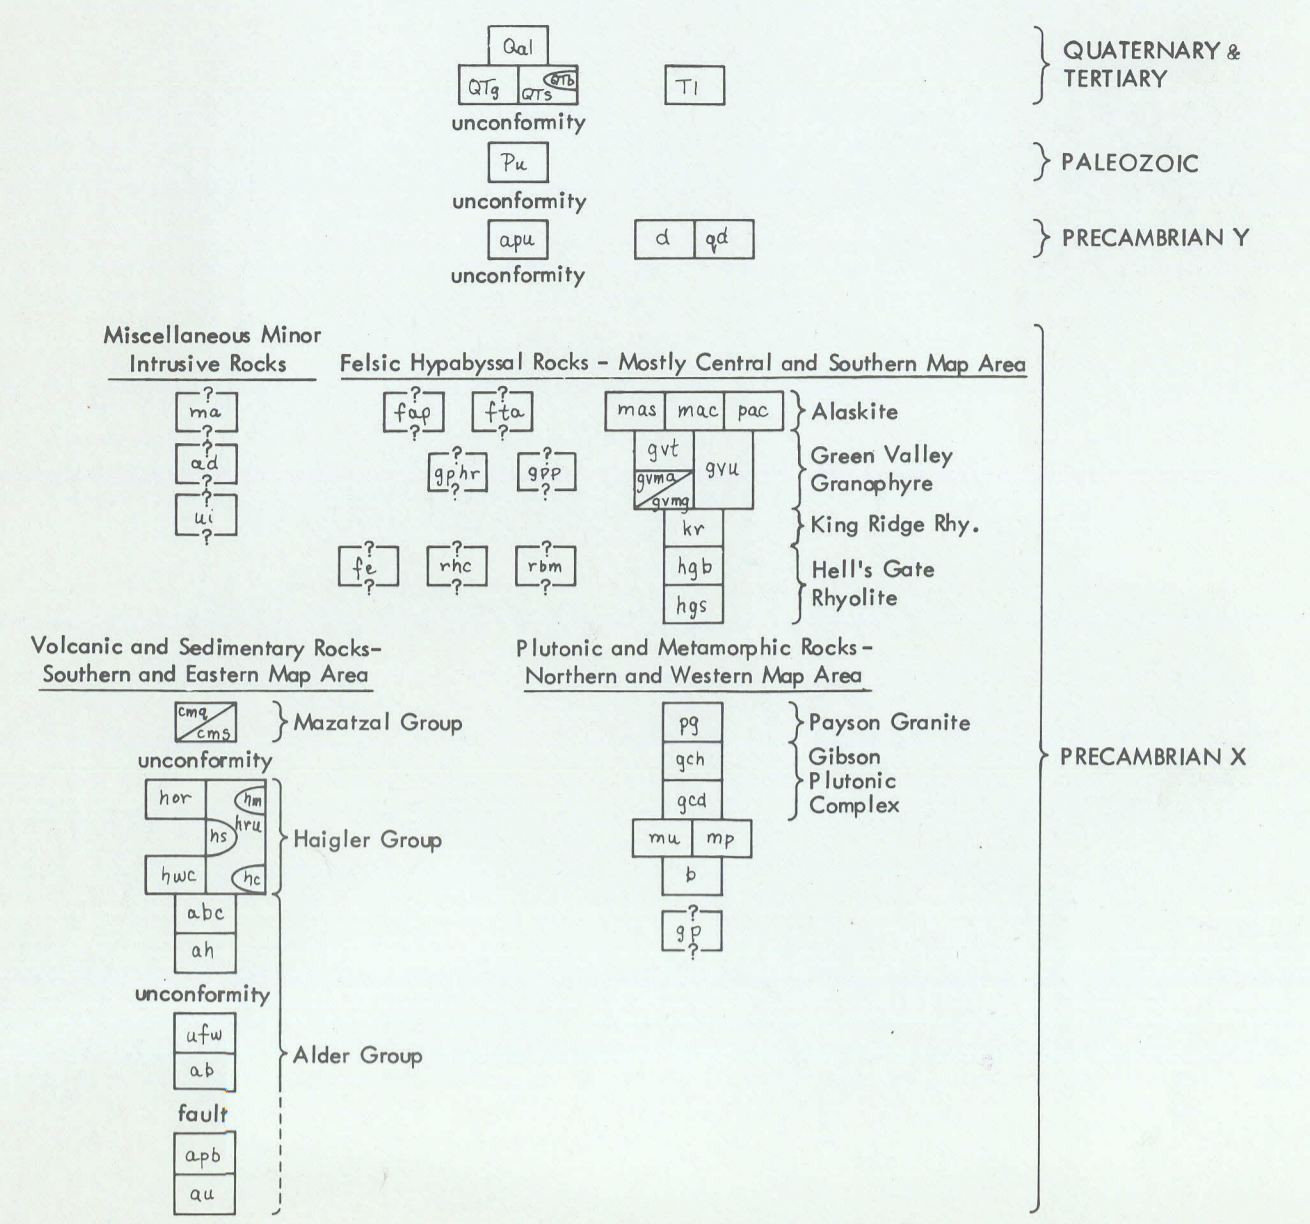

# STRUCTURAL PROFILES TONTO BASIN, GILA COUNTY, ARIZONA

EXPLANATION

CORRELATION OF MAP UNITS

DESCRIPTION OF MAP UNITS

T - Toward  
 A - Away