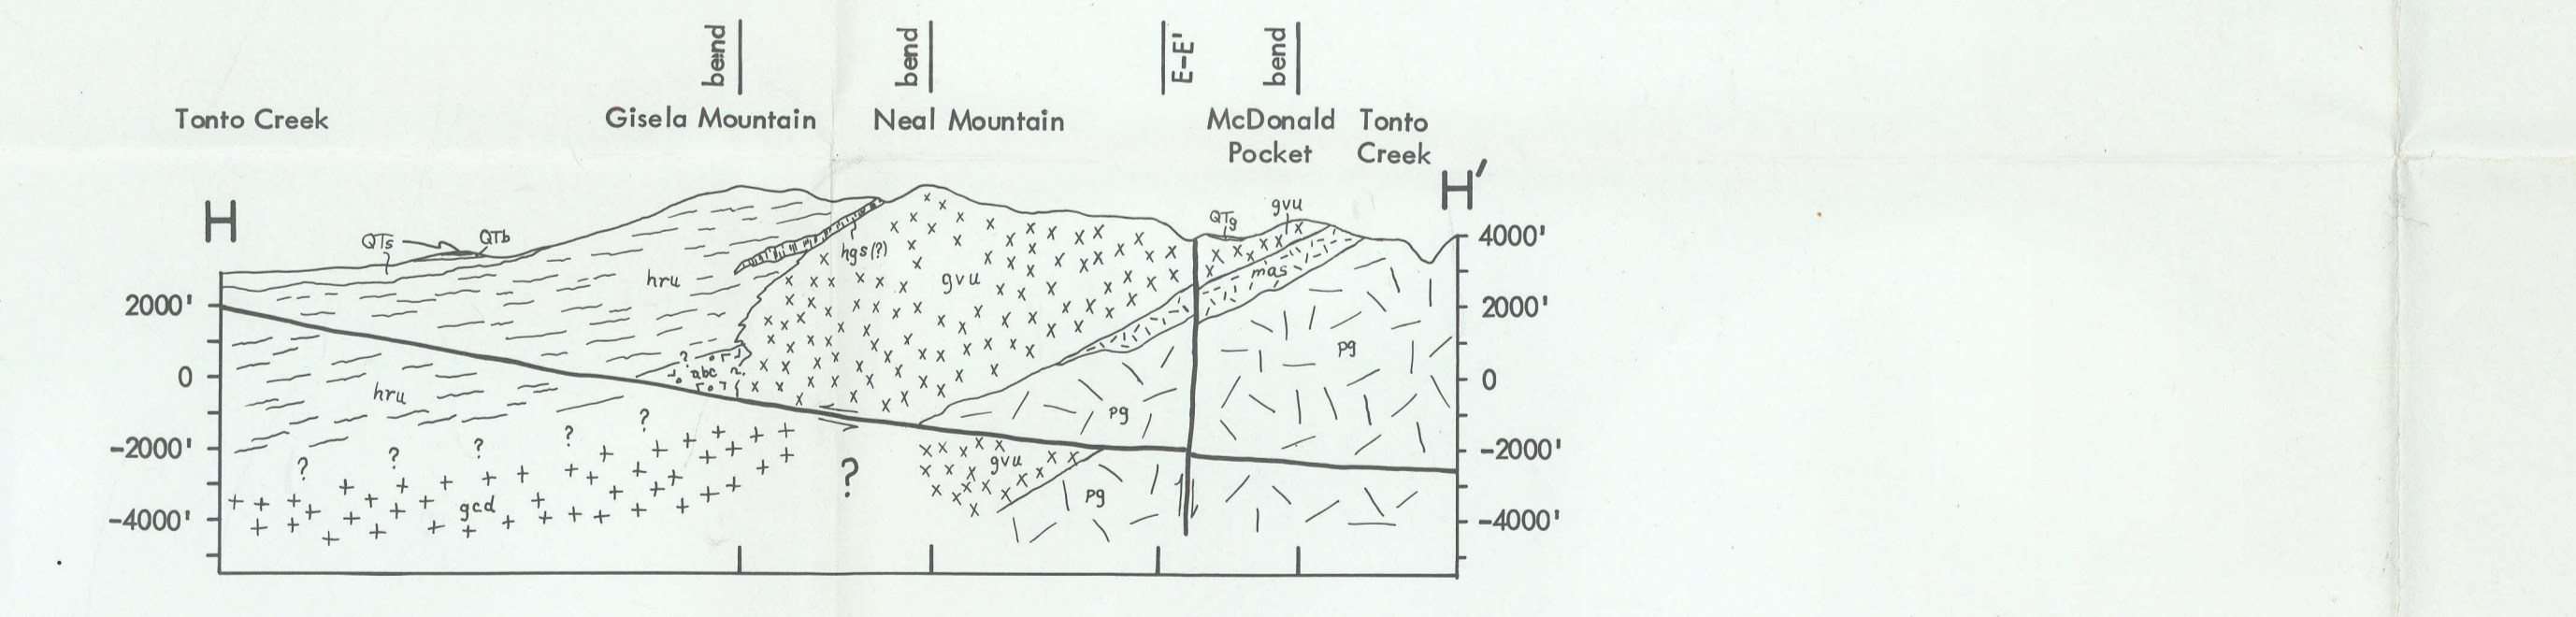

# STRUCTURAL PROFILES TONTO BASIN, GILA COUNTY, ARIZONA

EXPLANATION

CORRELATION OF MAP UNITS

DESCRIPTION OF MAP UNITS

T - Toward  
 A - Away