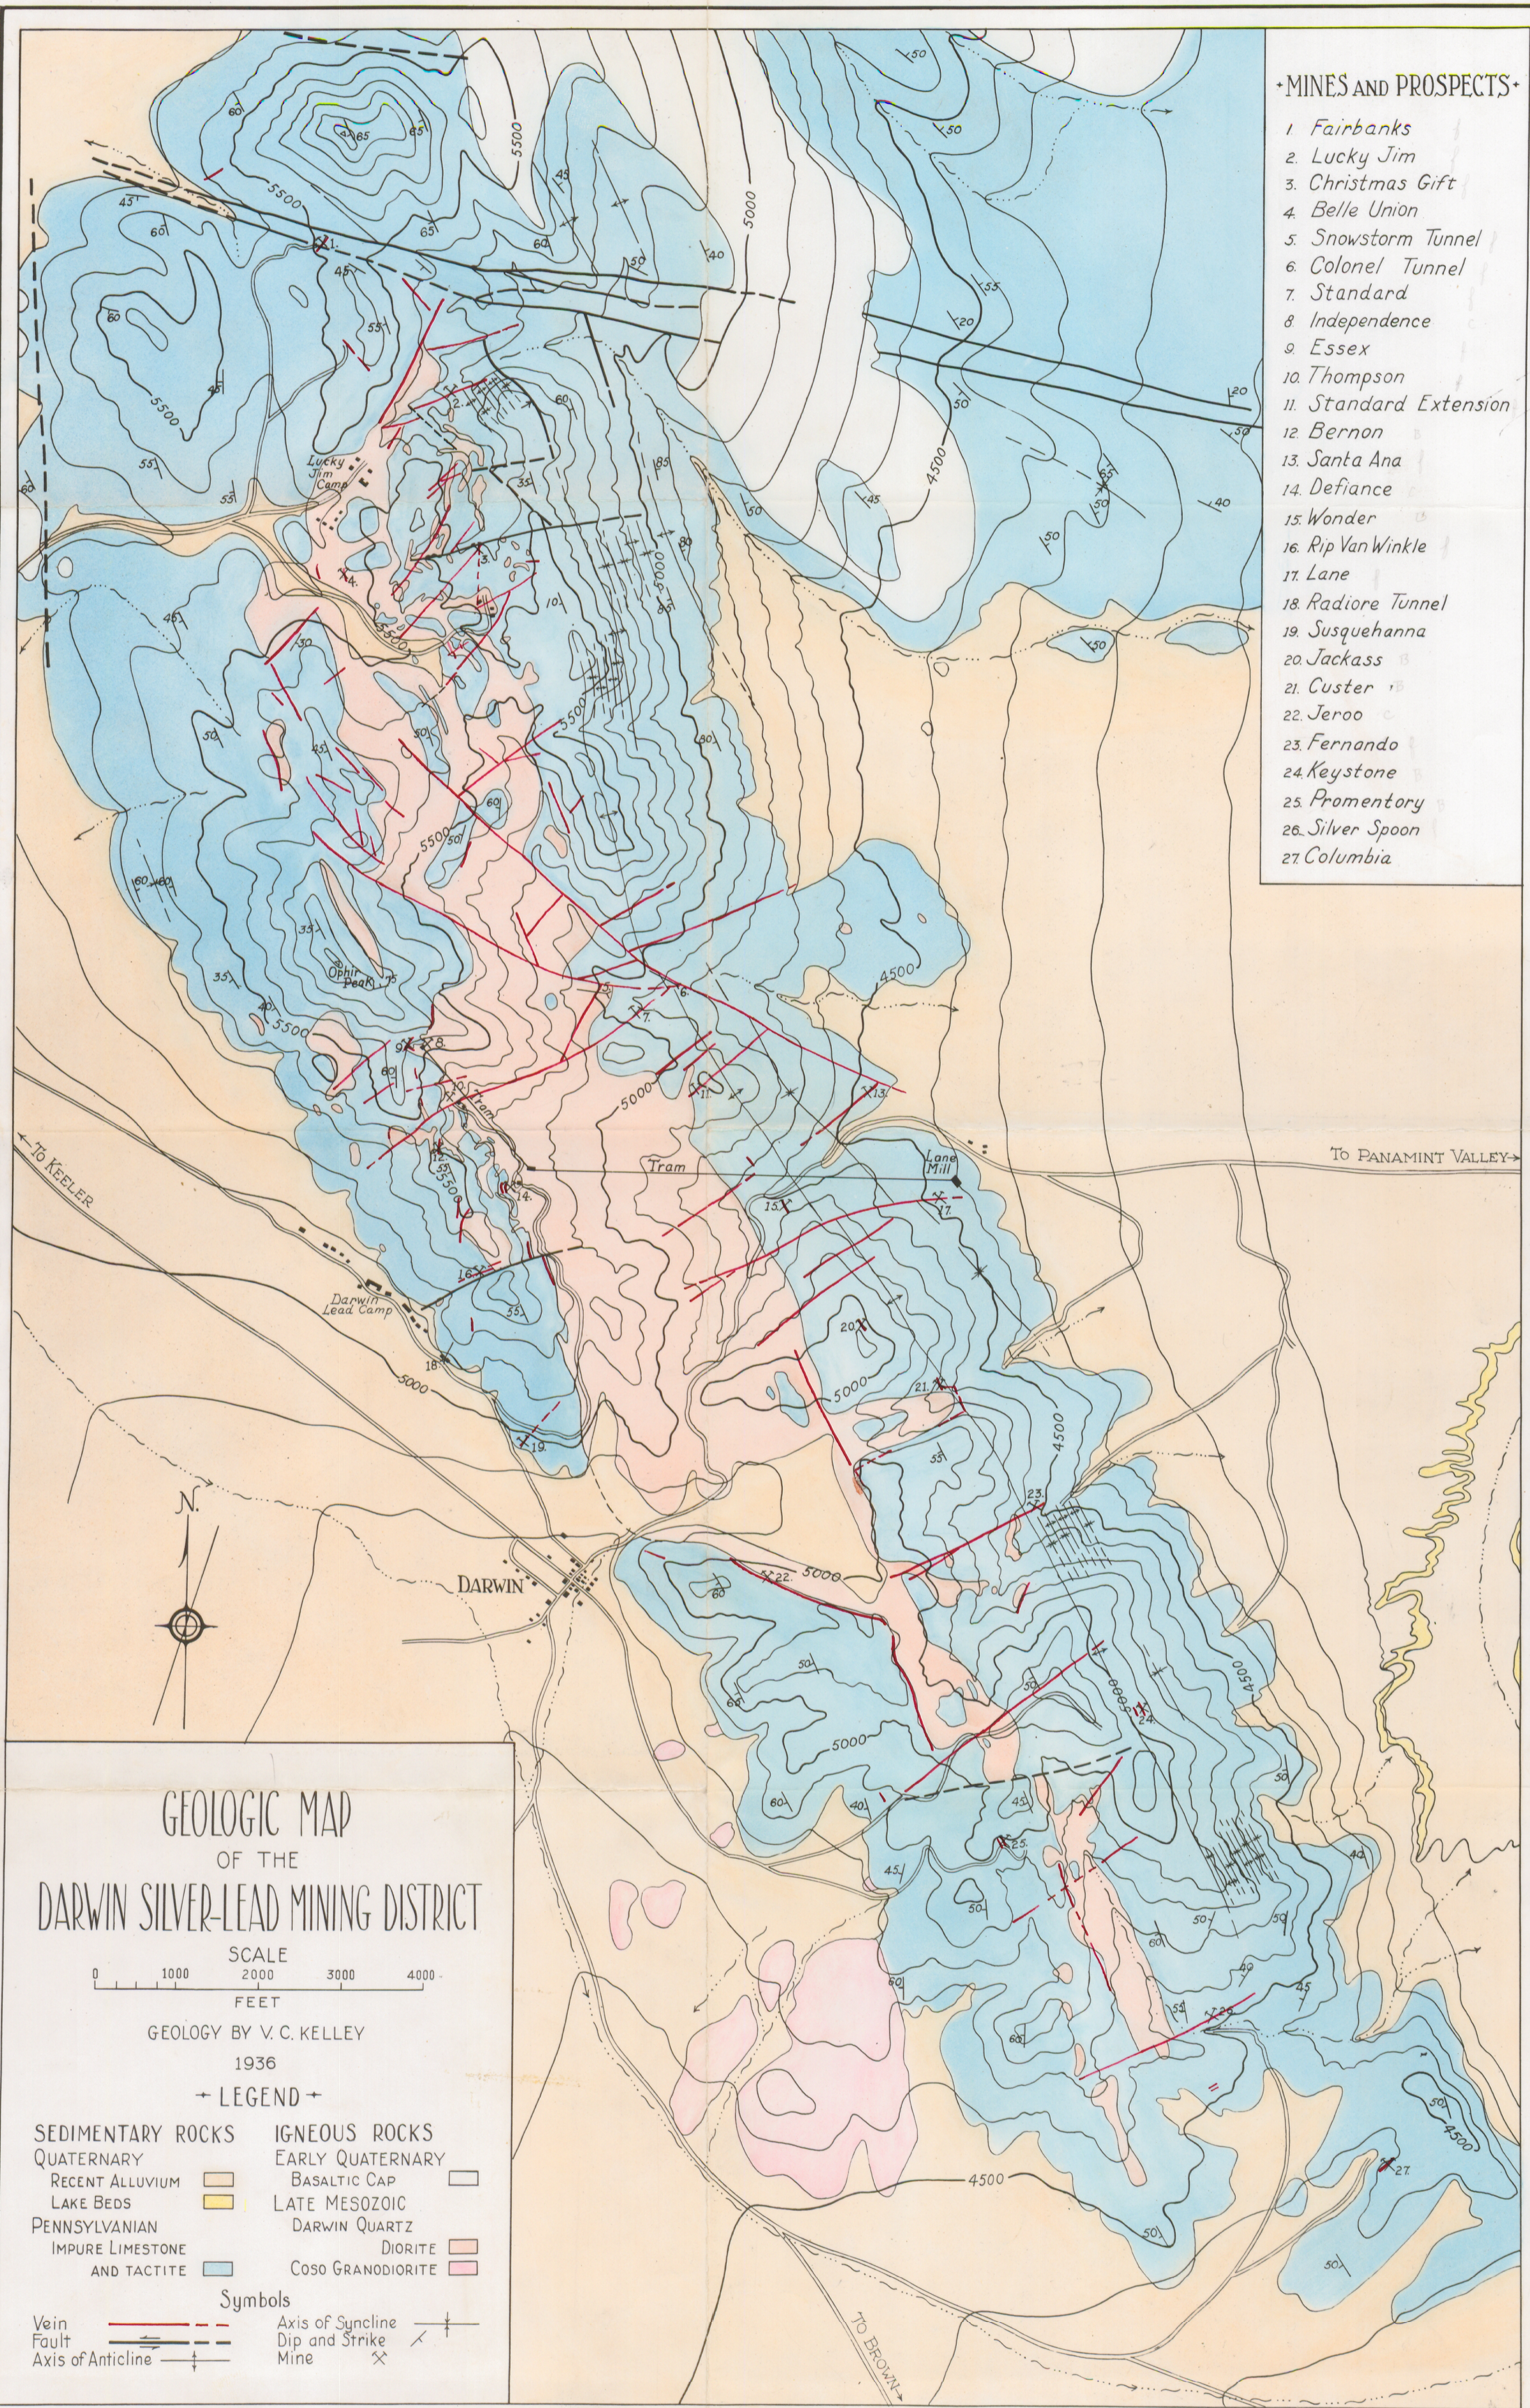

MINES AND PROSPECTS

- 1 Fairbanks
- 2 Lucky Jim
- 3 Christmas Gift
- 4 Belle Union
- 5 Snowstorm Tunnel
- 6 Colonel Tunnel
- 7 Standard
- 8 Independence
- 9 Essex
- 10 Thompson
- 11 Standard Extension
- 12 Bernon
- 13 Santa Ana
- 14 Defiance
- 15 Wonder
- 16 Rip Van Winkle
- 17 Lane
- 18 Radiore Tunnel
- 19 Susquehanna
- 20 Jackass
- 21 Custer
- 22 Jerro
- 23 Fernando
- 24 Keystone
- 25 Promontory
- 26 Silver Spoon
- 27 Columbia

GEOLOGIC MAP
OF THE
DARWIN SILVER-LEAD MINING DISTRICT

GEOLOGY BY V. C. KELLEY
1936

LEGEND

SEDIMENTARY ROCKS		IGNEOUS ROCKS	
QUATERNARY		EARLY QUATERNARY	
RECENT ALLUVIUM		BASALTIC CAP	
LAKE BEDS		LATE MESOZOIC	
PENNSYLVANIAN		DARWIN QUARTZ	
IMPURE LIMESTONE		DIORITE	
AND TACTITE		COSO GRANODIORITE	

Symbols

Vein		Axis of Syncline	
Fault		Dip and Strike	
Axis of Anticline		Mine	