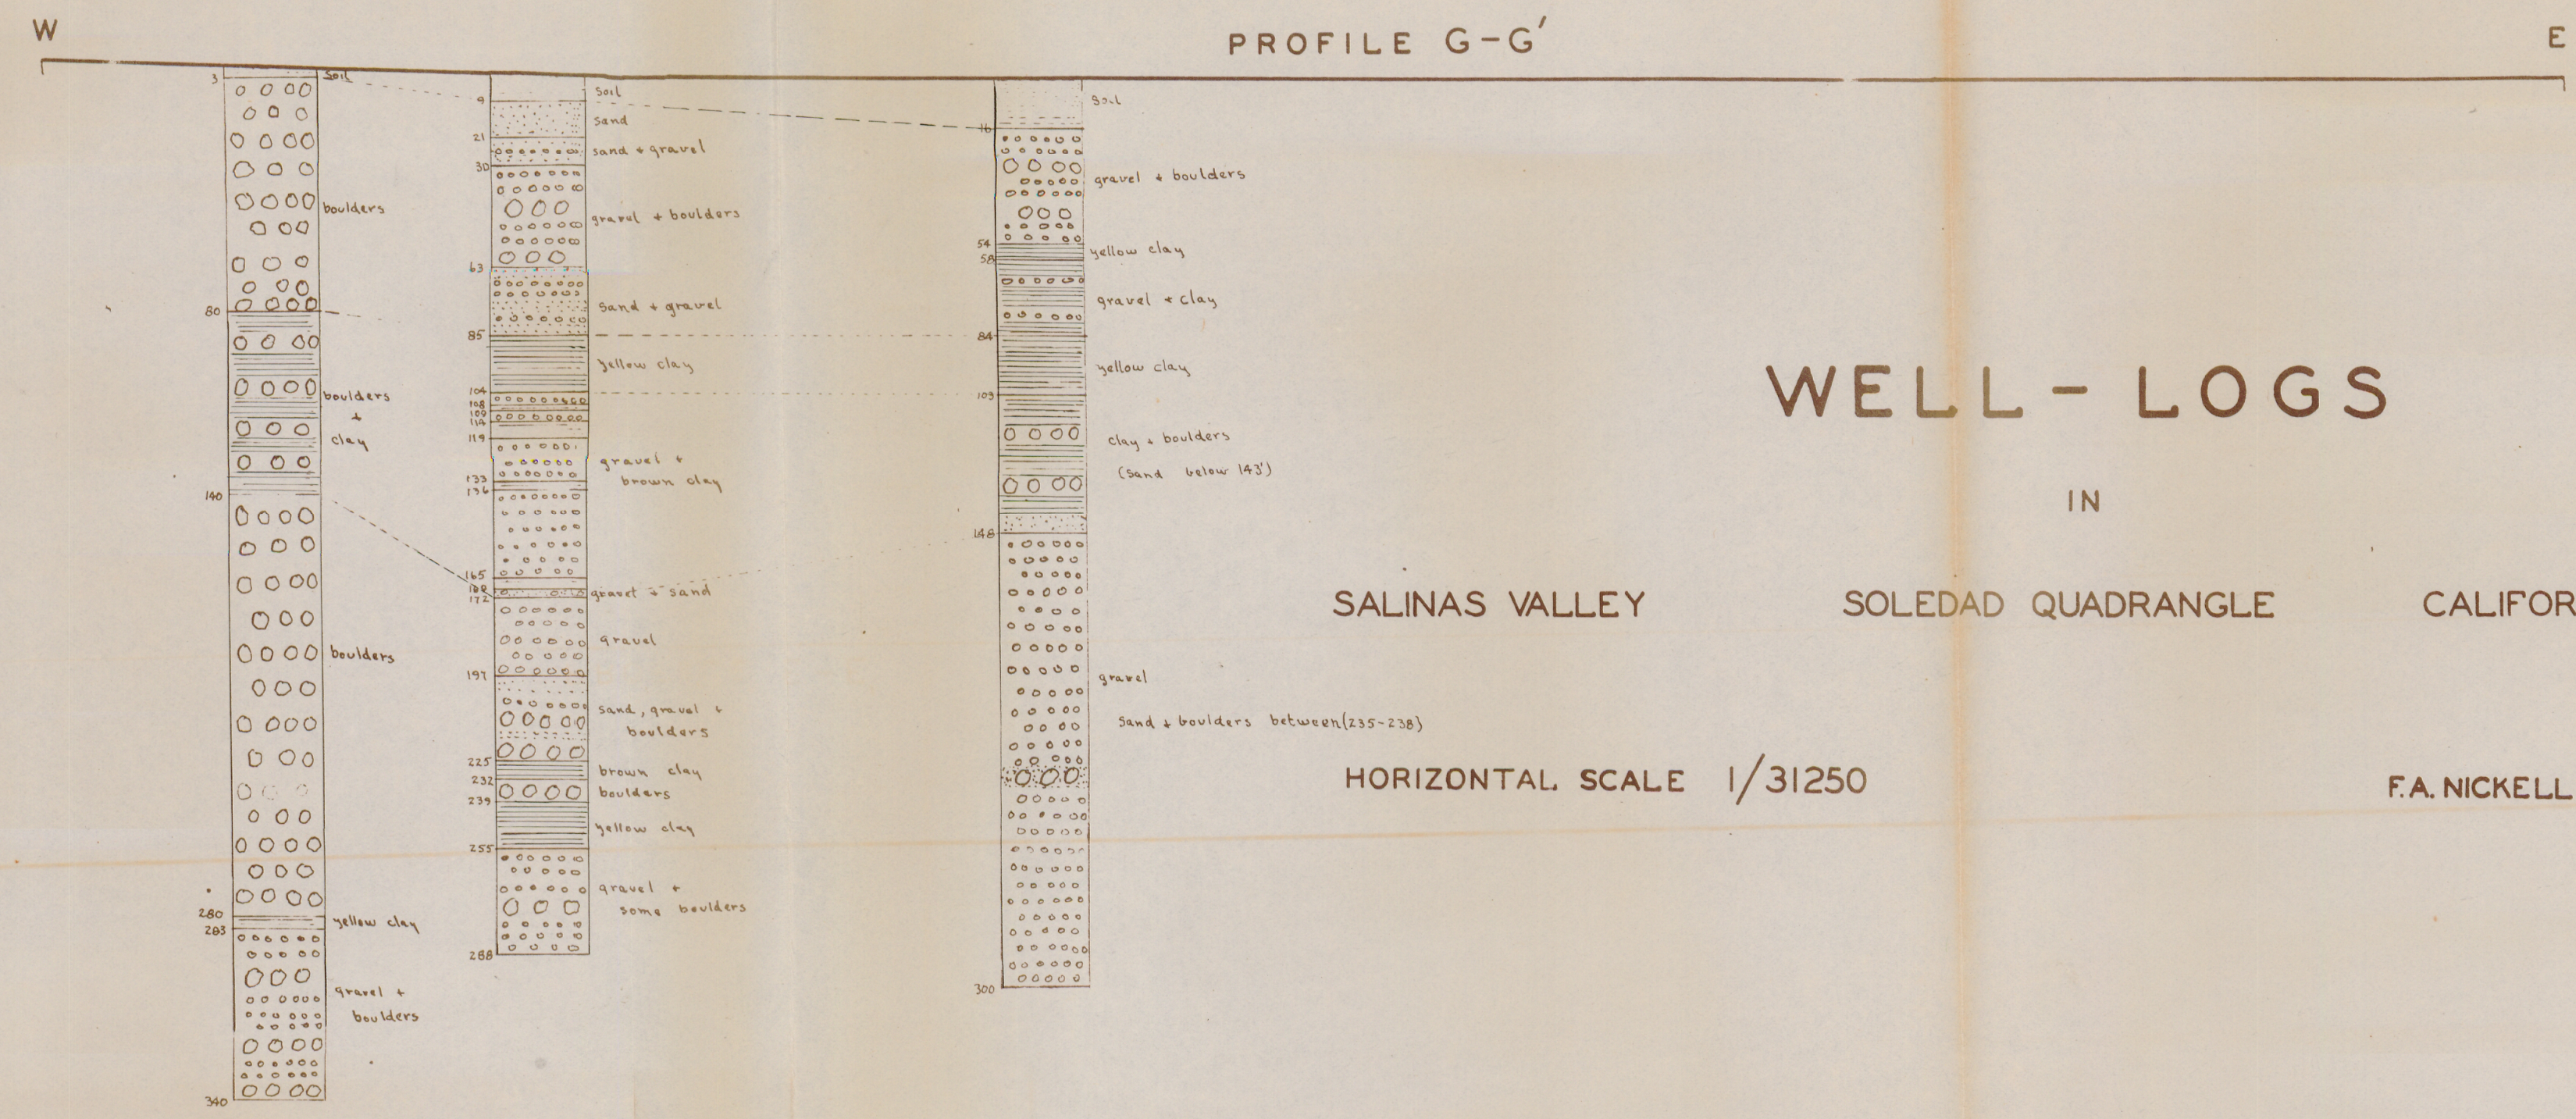

HORIZONTAL SCALE 1/31250

PROFILE E-E'

PROFILE F-F'

PROFILE G-G'

WELL-LOGS

IN

SALINAS VALLEY SOLEDAD QUADRANGLE CALIFORNIA

HORIZONTAL SCALE 1/31250

F.A. NICKELL 1930

PLATE-2