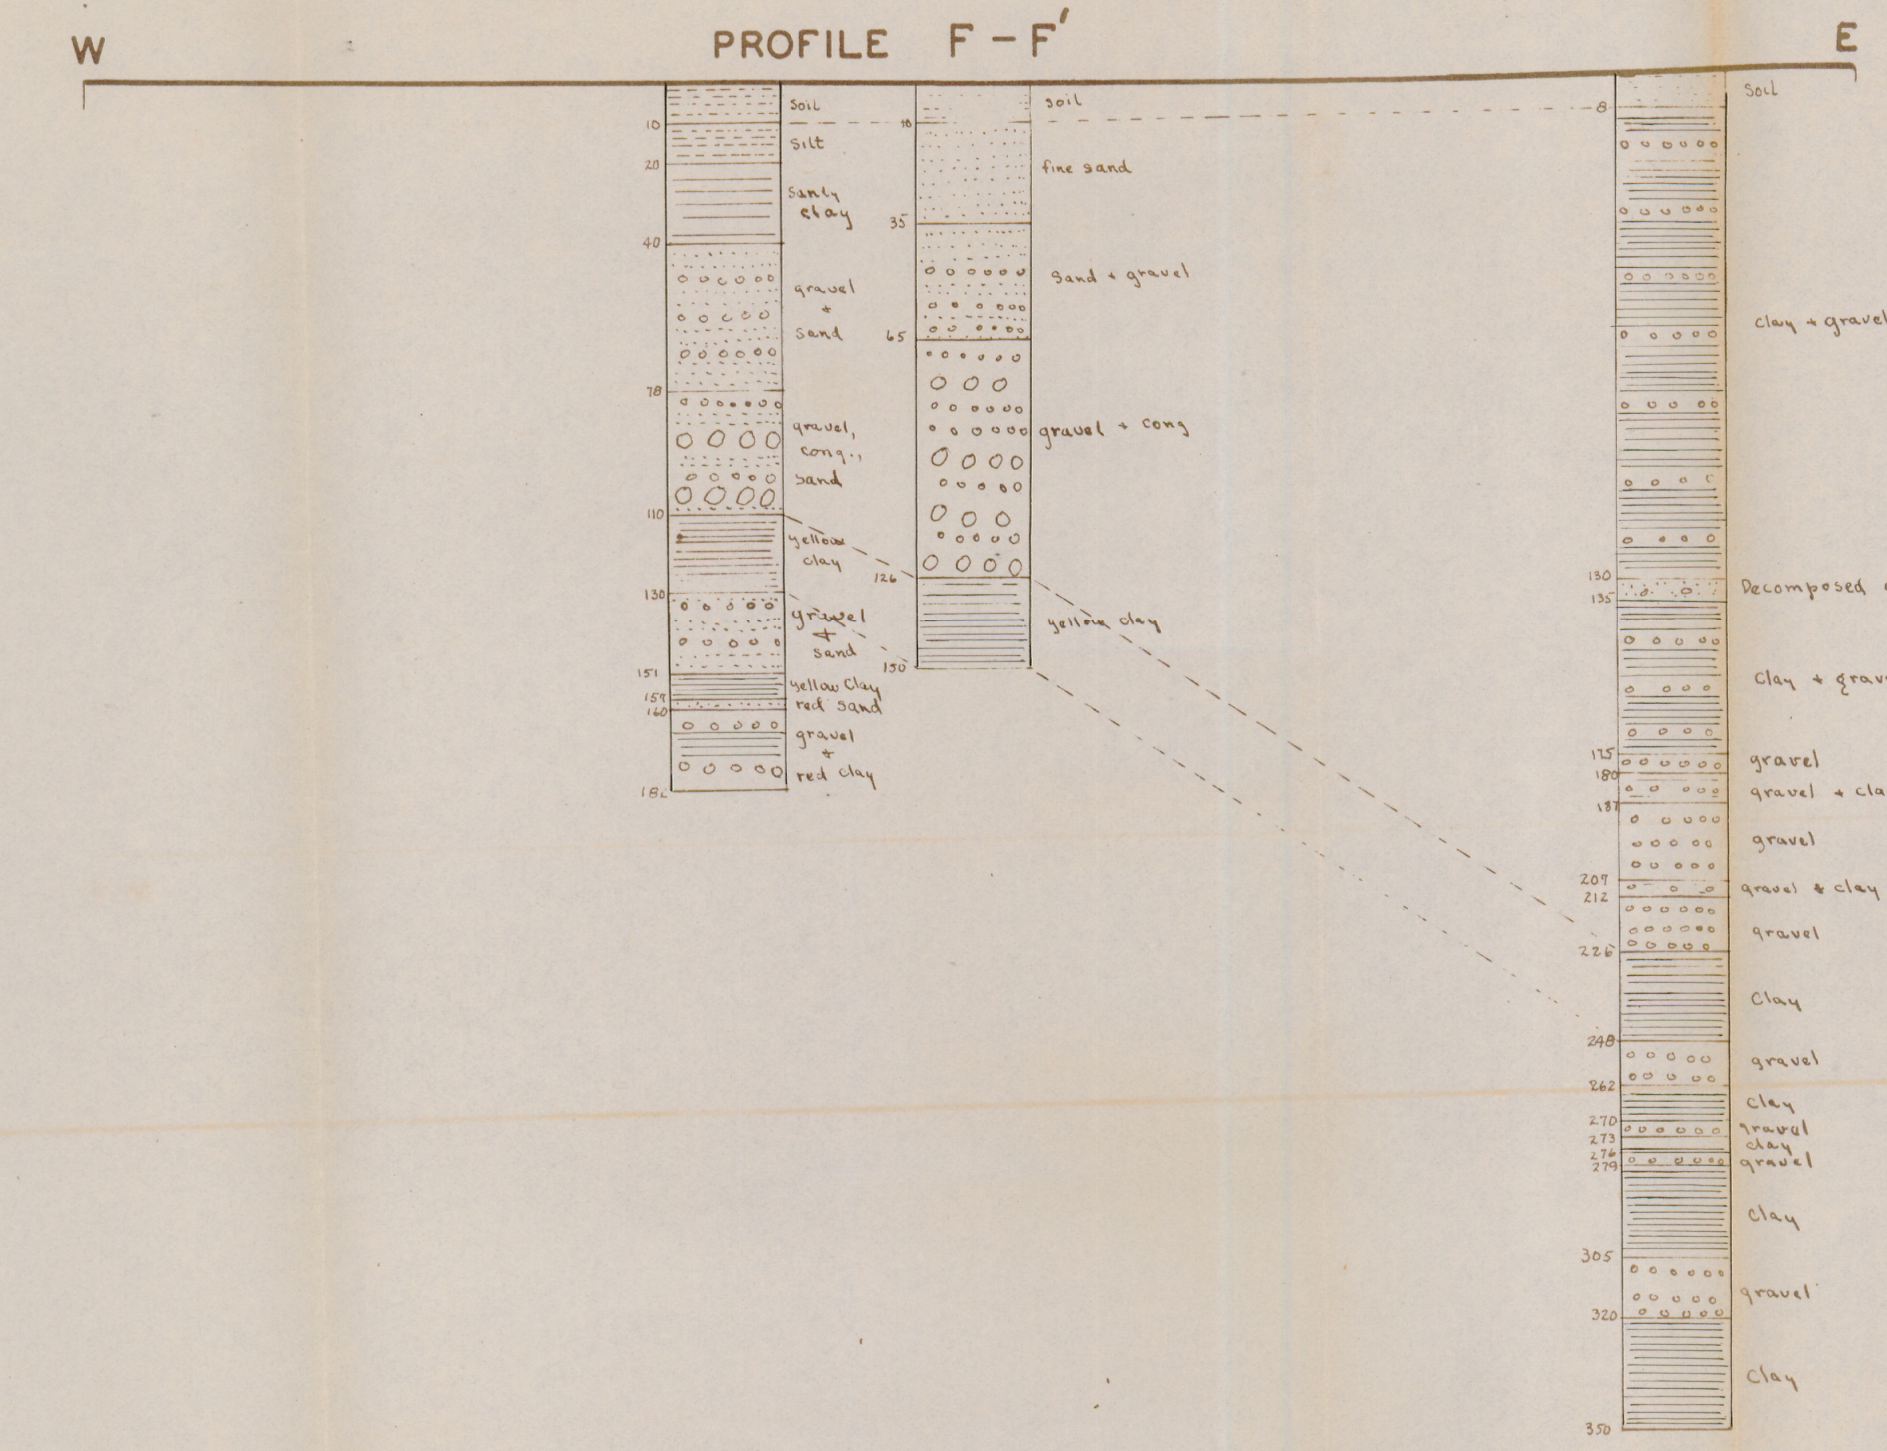

HORIZONTAL SCALE 1/31250

PROFILE E-E'

PROFILE F-F'

PROFILE G-G'

WELL-LOGS

IN

SALINAS VALLEY SOLEDAD QUADRANGLE CALIFORNIA

HORIZONTAL SCALE 1/31250

F.A. NICKELL 1930

PLATE-2