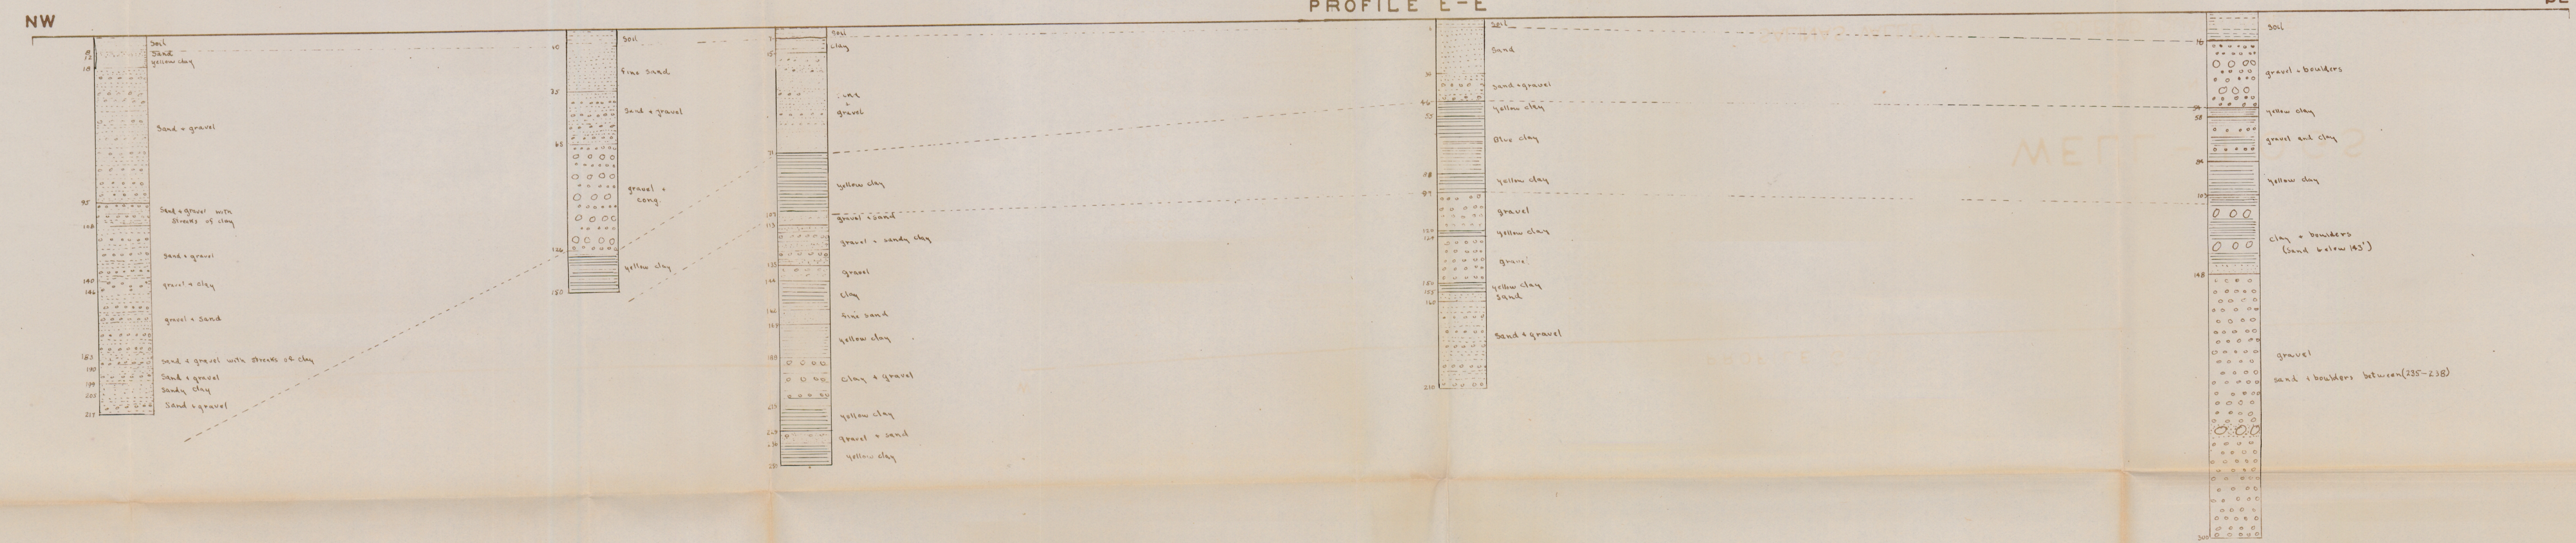

HORIZONTAL SCALE 1/31250

PROFILE E-E'

PROFILE F-F'

PROFILE G-G'

WELL-LOGS

IN

SALINAS VALLEY SOLEDAD QUADRANGLE CALIFORNIA

HORIZONTAL SCALE 1/31250

F.A. NICKELL 1930

PLATE-2