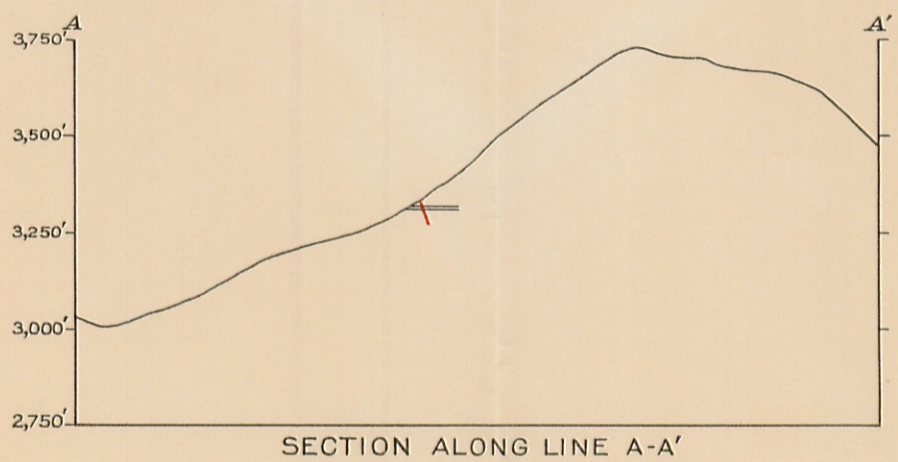

EXPLANATION

-  Chromite
-  Open cut
-  Adit and dump
-  Dip and strike of banding
-  Trail

INDEX TO CLAIMS

Red Hills	Mountain View No. 12	Mountain View No. 8	Mountain View No. 11
	Mountain View No. 9	Mountain View No. 6	Mountain View No. 10
	Mountain View No. 7	Mountain View No. 6	Valley View
	Mountain View No. 1	Mountain View No. 2	
	Mountain View No. 5	Mountain View No. 4	
			Mountain View No. 3

MAP AND SECTIONS OF THE SEIAD CREEK CHROMITE DEPOSIT, SISKIYOU COUNTY, CALIFORNIA