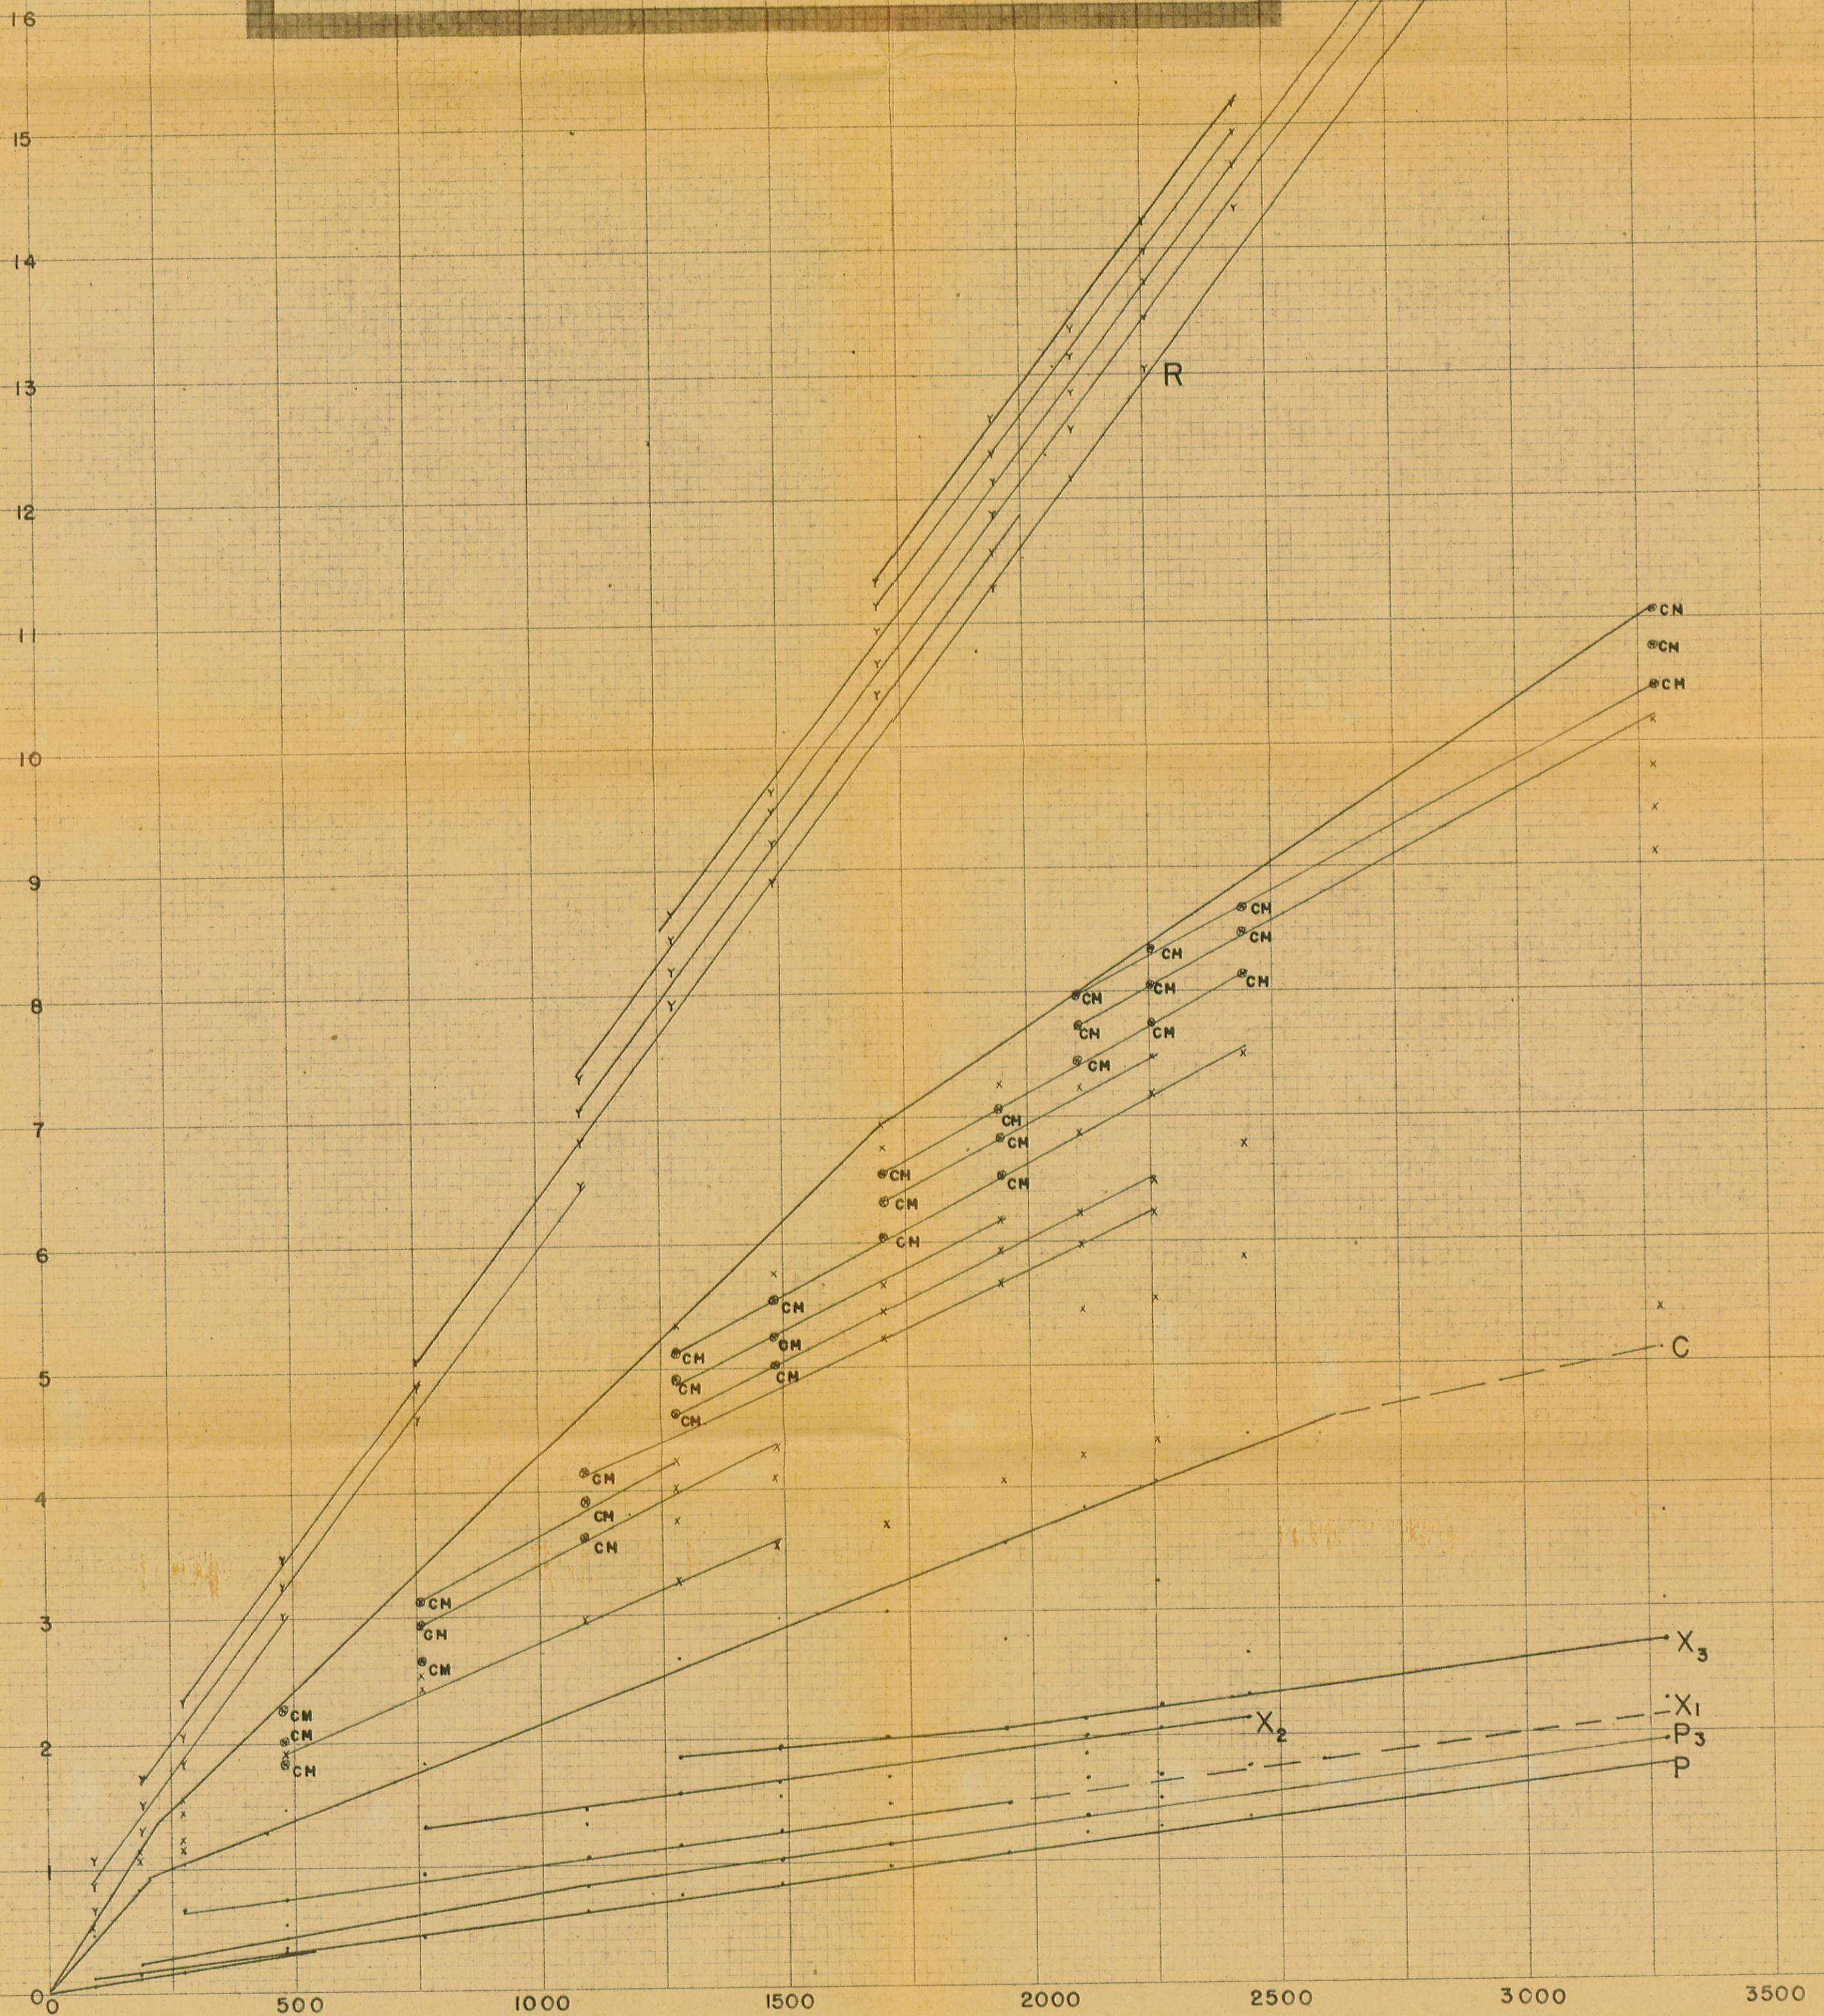

# CHART IV

## ARRIVAL TIMES OF P, X, C AND R PULSES

TRADE STANDARD MARK  
REG. U.S. PAT. OFF.  
CROSS SECTION 10 X 10  
100% RAG PAPER  
MADE IN U.S.A.

DISTANCE IN METERS

KEUFFEL & ESSER CO.  
NEW YORK